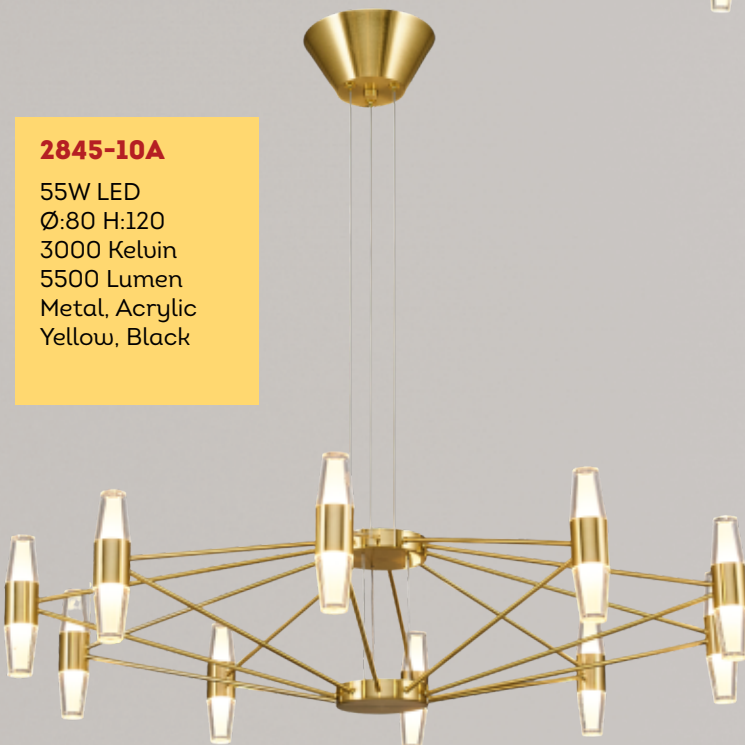

2845-15AK

80W LED
Ø:80 H:120
3000 Kelvin
8000 Lumen
Metal, Acrylic
Yellow, Black

2845-10

55W LED
Ø:80 H:32
3000 Kelvin
5500 Lumen
Metal, Acrylic
Yellow, Black

2845-6

35W LED
Ø:60 H:26
3000 Kelvin
3500 Lumen
Metal, Acrylic
Yellow, Black

2845-6A

35W LED
Ø:60 H:120
3000 Kelvin
3500 Lumen
Metal, Acrylic
Yellow, Black

2845-15AB

80W LED
Ø:100 H:120
3000 Kelvin
8000 Lumen
Metal, Acrylic
Yellow

2845-10A

55W LED
Ø:80 H:120
3000 Kelvin
5500 Lumen
Metal, Acrylic
Yellow, Black

2845-APL

12W LED
W:12 L:15 H:8
3000 Kelvin
1200 Lumen
Metal, Acrylic
Yellow, Black

2910-13

110W LED
W:100 H:100 cm
3000 Kelvin
11000 Lumen
Metal, Acrylic

2910-10A

90W LED
Ø:100 H:100 cm
3000 Kelvin
9000 Lumen
Metal, Acrylic