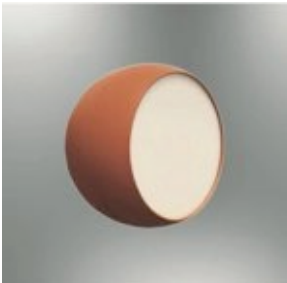

1202-19-06

12 W LED
Ø: 200 mm
Metal

1202-19-19

12 W LED
Ø: 200 mm
Metal

1202-20-06

12 W LED
Ø: 100 mm
Metal

1202-20-19

12 W LED
Ø: 100 mm
Metal