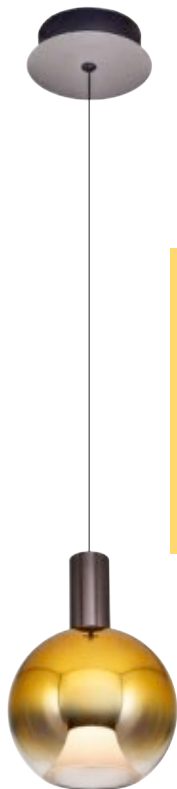

47W LED
Ø:40 H:120
3000 Kelvin
4700 Lumen
Platinum, Antique
Metal/Glass

2848-11A

82W LED
Ø:55 H:160
3000 Kelvin
8200 Lumen
Platinum, Antique
Metal/Glass

2848-5AS

46W LED
W:93 L:14 H:120
3000 Kelvin
4600 Lumen
Platinum, Antique
Metal/Glass

2848-1A-E

10W LED
Ø:15 H:120
3000 Kelvin
1000 Lumen
Chrome, Yellow,
Rose Gold
Metal/Glass

2848-2A

14W LED
W:23 L:15 H:120
3000 Kelvin
1400 Lumen
Platinum,
Antique
Metal/Glass

2848-1A-P

10W LED
Ø:15 H:120
3000 Kelvin
1000 Lumen
Chrome, Yellow,
Rose Gold
Metal/Glass