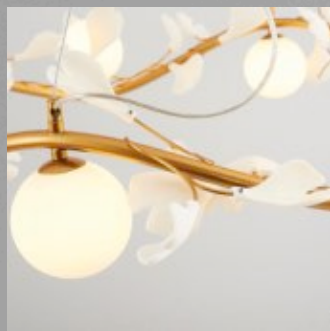

2843-APL

12W LED
W:26 L:53 H:10
3000 Kelvin
1200 Lumen
Yellow, Platinum
Metal, Acrylic

2843-16

40W LED
Ø:62 H:37
3000 Kelvin
4800 Lumen
Yellow, Platinum
Metal, Acrylic

2712-4A

4x5W G9
Ø:70 H:120
Metal, Acrylic