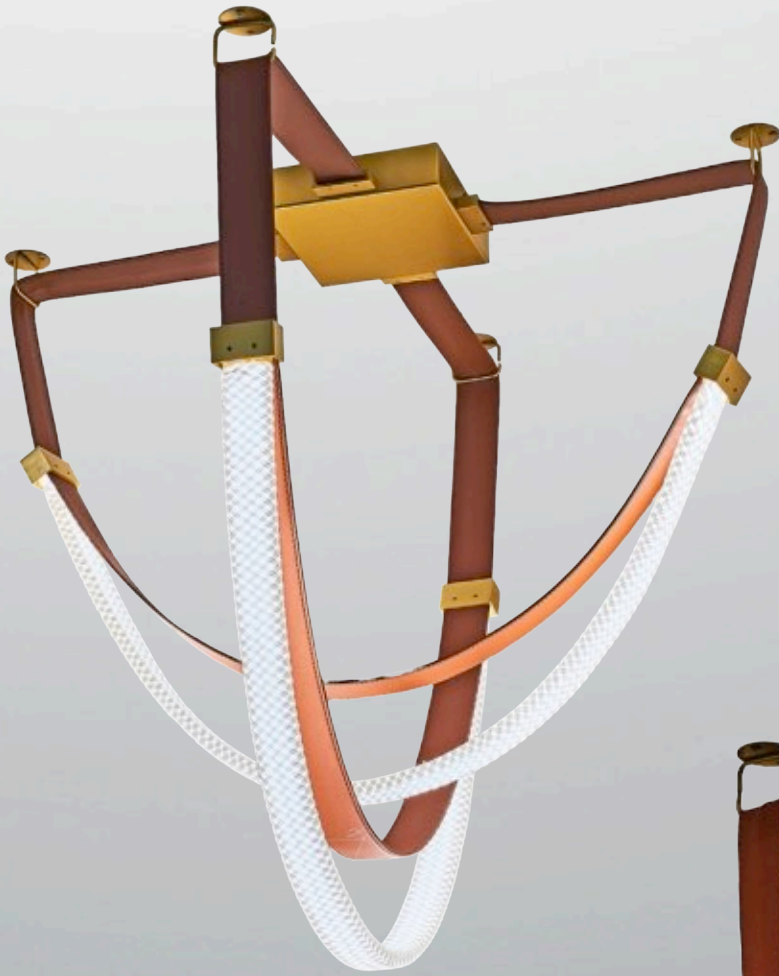

3250-1

32W LED
W:55 Ø:20 H:76
3000 Kelvin
3200 Lumen
Brown, Oranj
Black
Metal, Leather

3250-2

62W LED
W:145 Ø:20 H:89
3000 Kelvin
6200 Lumen
Brown, Oranj
Black
Metal, Leather

3250-4

62W LED
W:75 Ø:75 H:75
3000 Kelvin
6200 Lumen
Brown, Oranj
Black
Metal, Leather