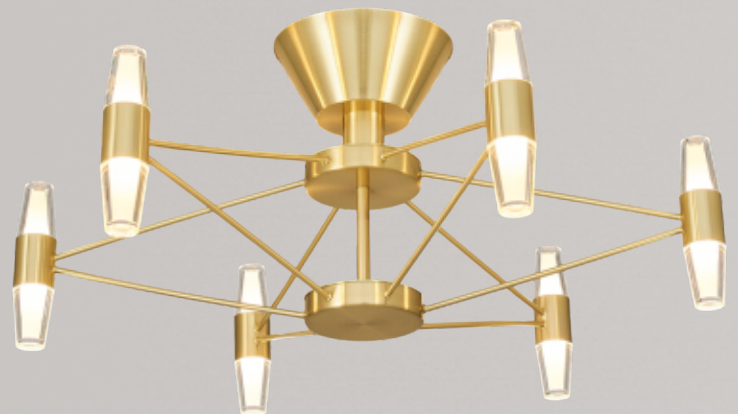

2845-15AK

80W LED
Ø:80 H:120
3000 Kelvin
8000 Lumen
Metal, Acrylic
Yellow, Black

2845-10

55W LED
Ø:80 H:32
3000 Kelvin
5500 Lumen
Metal, Acrylic
Yellow, Black

2845-6

35W LED
Ø:60 H:26
3000 Kelvin
3500 Lumen
Metal, Acrylic
Yellow, Black