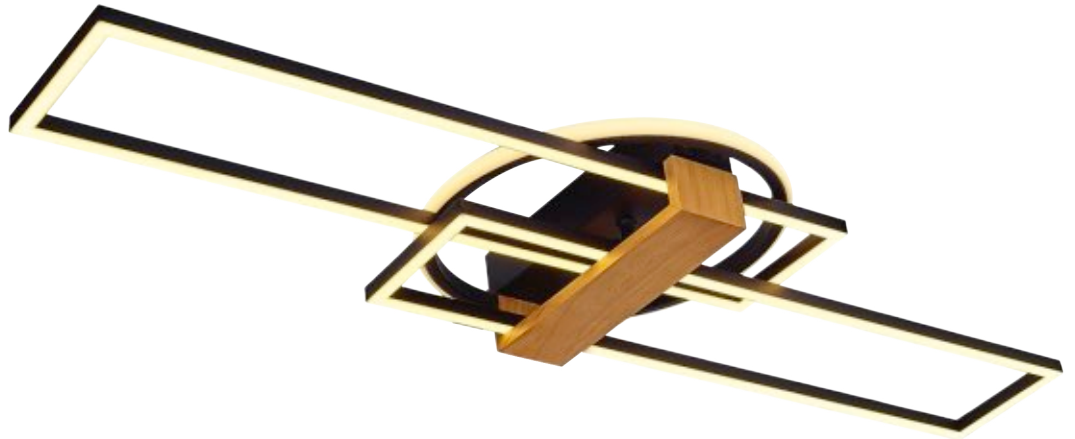

1427-2

36W LED
W:90 L:28 H:8
3000 Kelvin
3600 Lumen
Metal, Oak