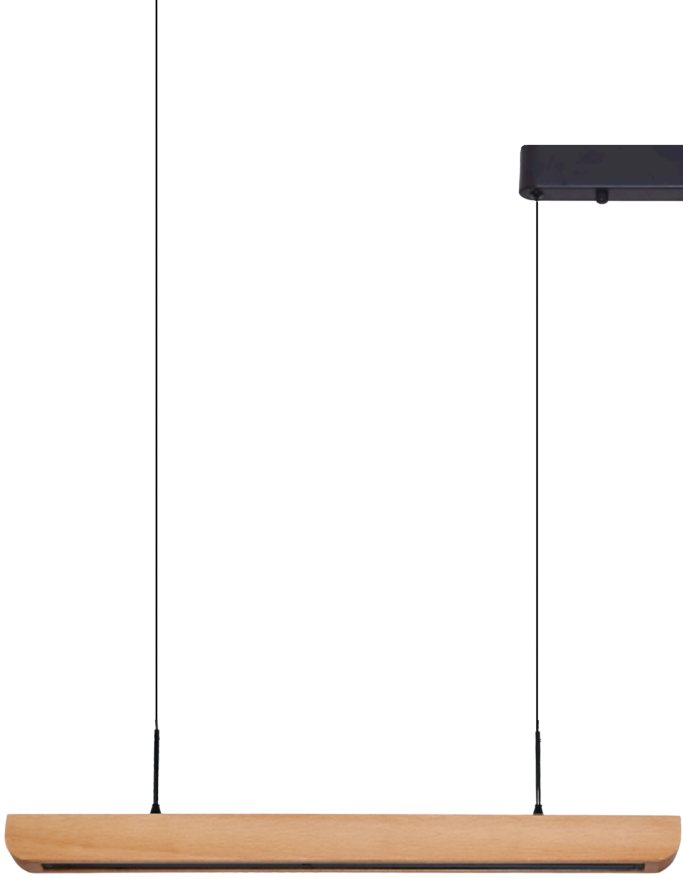

1215-09

W:130 L:5 H:120
Max: 100W
Metal, Wood