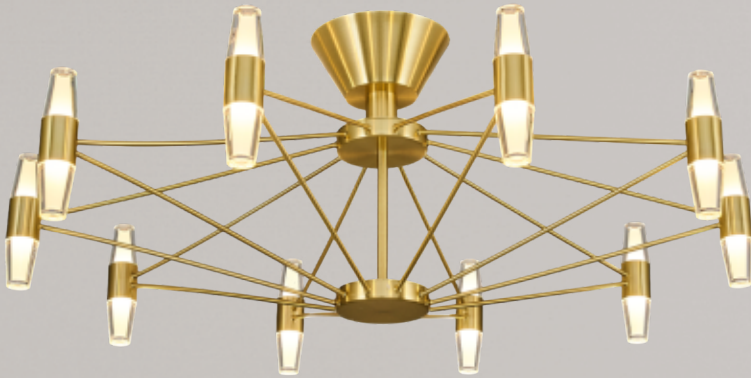

2845-15AK

80W LED
Ø:80 H:120
3000 Kelvin
8000 Lumen
Metal, Acrylic
Yellow, Black

2845-10

55W LED
Ø:80 H:32
3000 Kelvin
5500 Lumen
Metal, Acrylic
Yellow, Black

2845-6

35W LED
Ø:60 H:26
3000 Kelvin
3500 Lumen
Metal, Acrylic
Yellow, Black