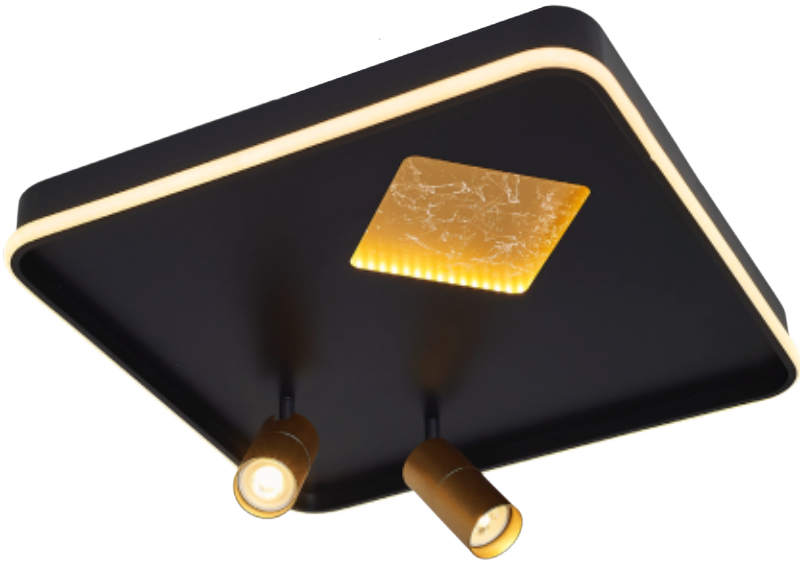

4157-4

60W LED
W:50 L:50 H:15
3000 Kelvin
6000 Lumen
Black
Metal, Acrylic
Glass

Remote
Controlled

4157-3

52W LED
W:51 L:51 H:6
3000 - 6500 Kelvin
5200 Lumen
Black, White
Metal, Acrylic

4157-9

60 LED
Ø:45 H:18
3000 Kelvin
6000 Lumen
SWitch
Metal, Acrylic