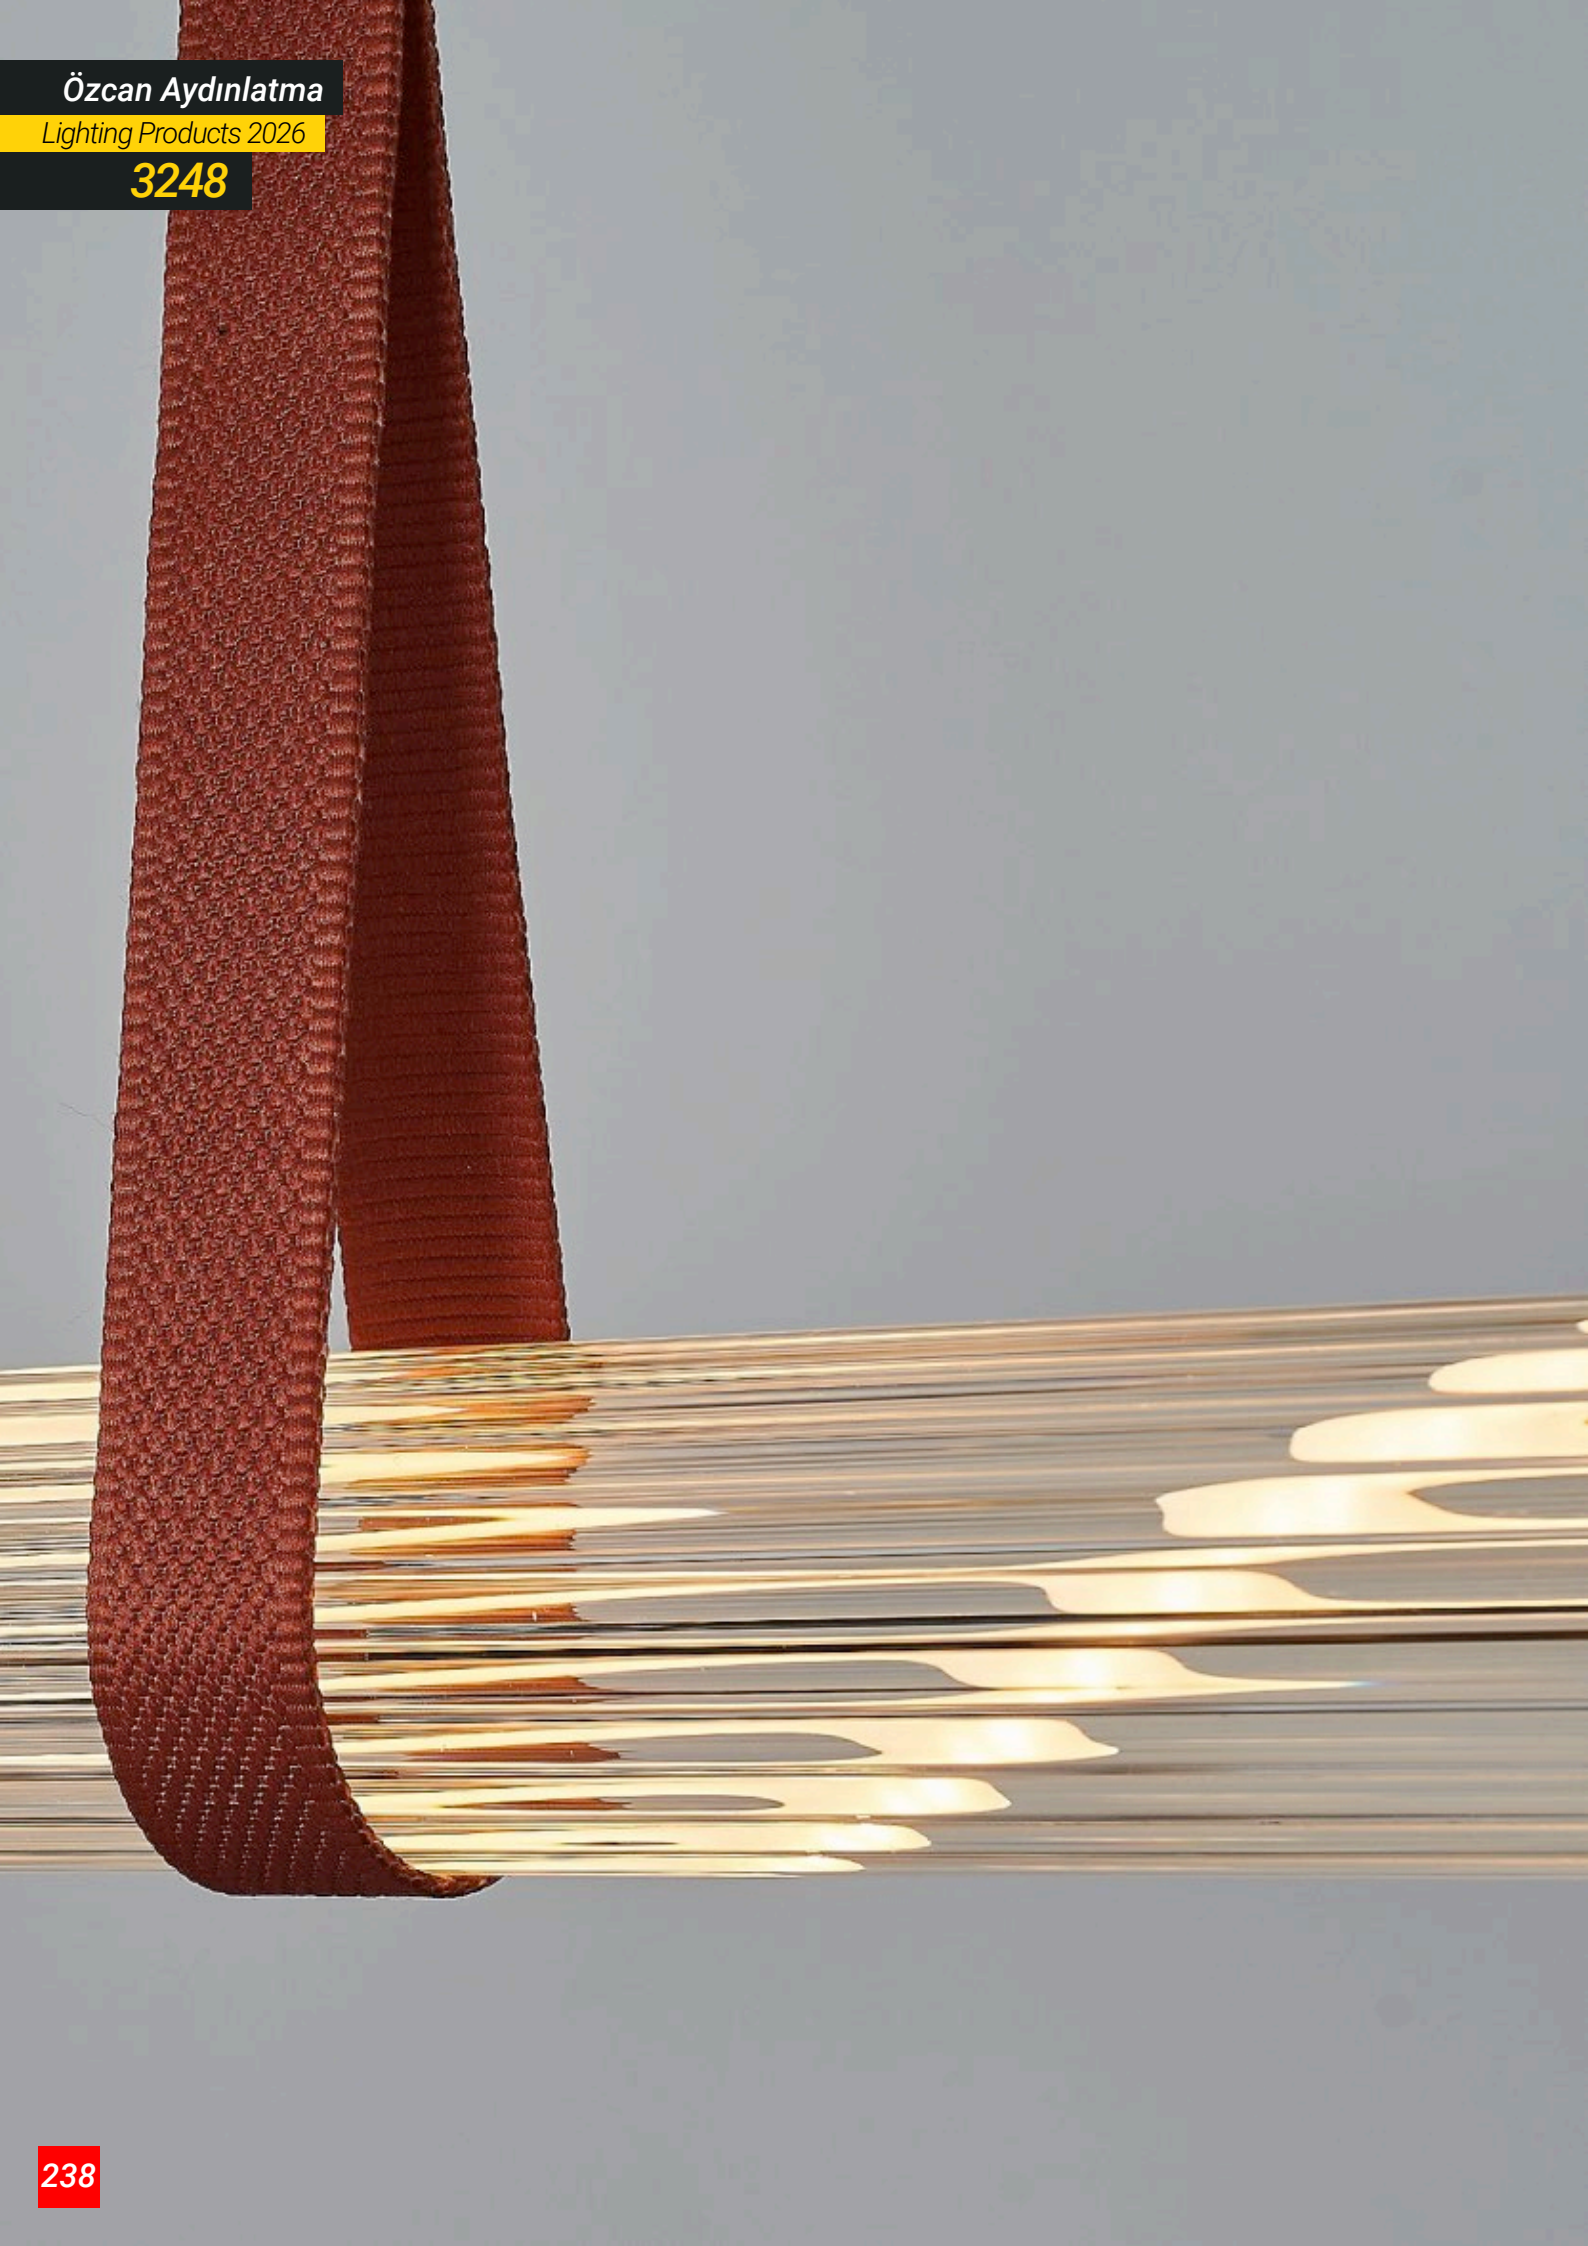

2840-3A

56 W LED
Ø:12 H:20
3000 Kelvin
5600 Lumen
Metal Body
Acrylic
Rose Gold

2840-2A

56 W LED
Ø:12 H:20
3000 Kelvin
5600 Lumen
Metal Body
Acrylic
Rose Gold

3248-1A

28W LED
W:115 L:6 H:20
3000 Kelvin
2800 Lumen
Brown, Black
Metal, Acrylic