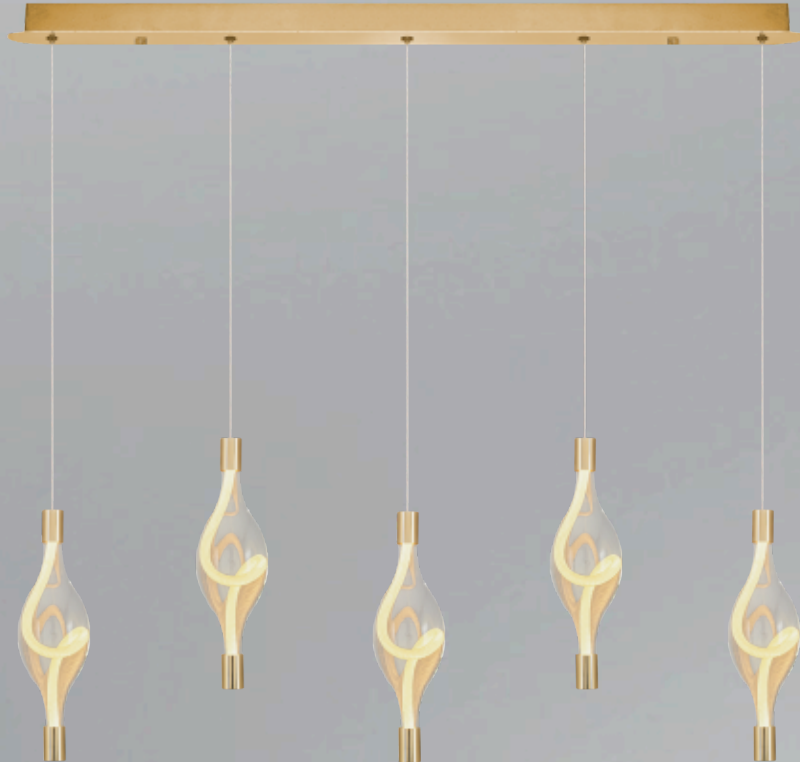

3439-2A

1x19 LED
Ø:15 H:120
3000 Kelvin
2000 Lumen
Yellow, Platinum
Metal, Glass

3439-3A

1x28 LED
Ø:25 H:120
3000 Kelvin
3000 Lumen
Yellow, Platinum
Metal, Glass

3439-1A

1x10 LED
Ø:10 H:120
3000 Kelvin
1000 Lumen
Yellow, Platinum
Metal, Glass