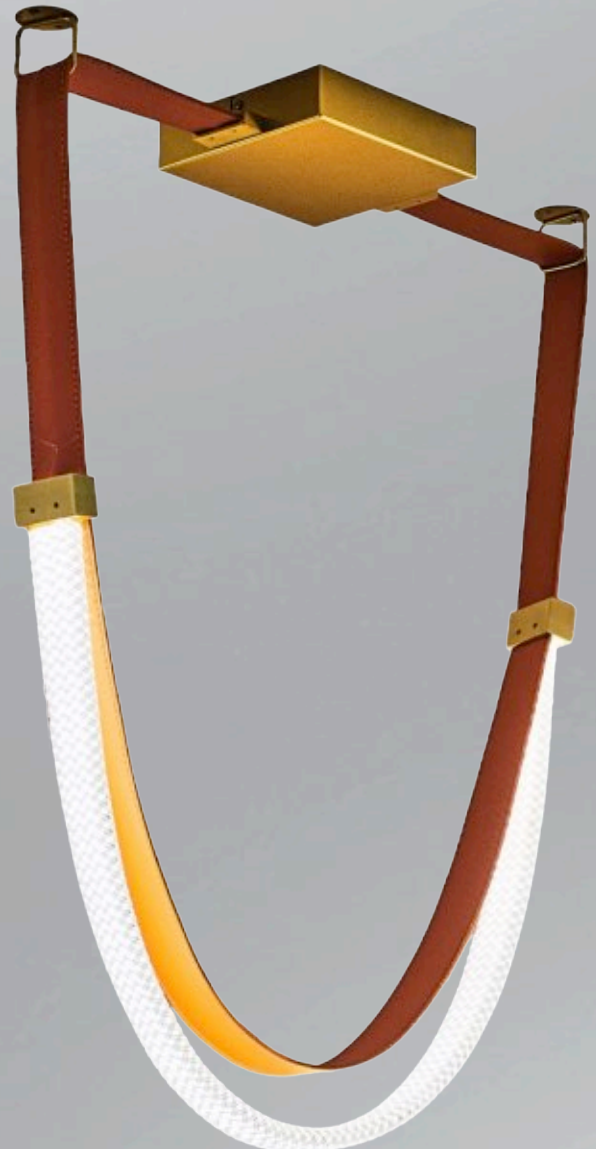

3250-1

32W LED
W:55 Ø:20 H:76
3000 Kelvin
3200 Lumen
Brown, Oranj
Black
Metal, Leather

3250-2

62W LED
W:145 Ø:20 H:89
3000 Kelvin
6200 Lumen
Brown, Oranj
Black
Metal, Leather

3250-4

62W LED
W:75 Ø:75 H:75
3000 Kelvin
6200 Lumen
Brown, Oranj
Black
Metal, Leather