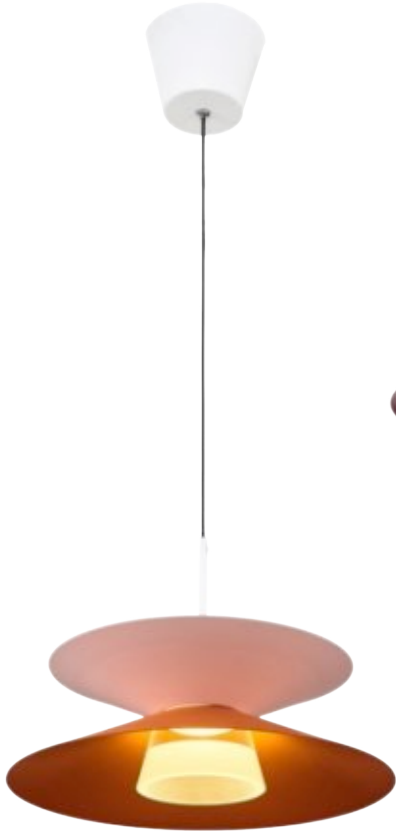

3441-1A

1x5W LED
Ø:29 H:120
4000 Kelvin
500 Lumen
Orange, Antique,
Claret Red
Metal,