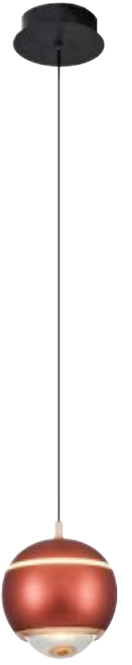

2806-1A

12W LED
Ø:9 H:120
3000 Kelvin
1200 Lumen
Metal, Acrylic
White, Brown