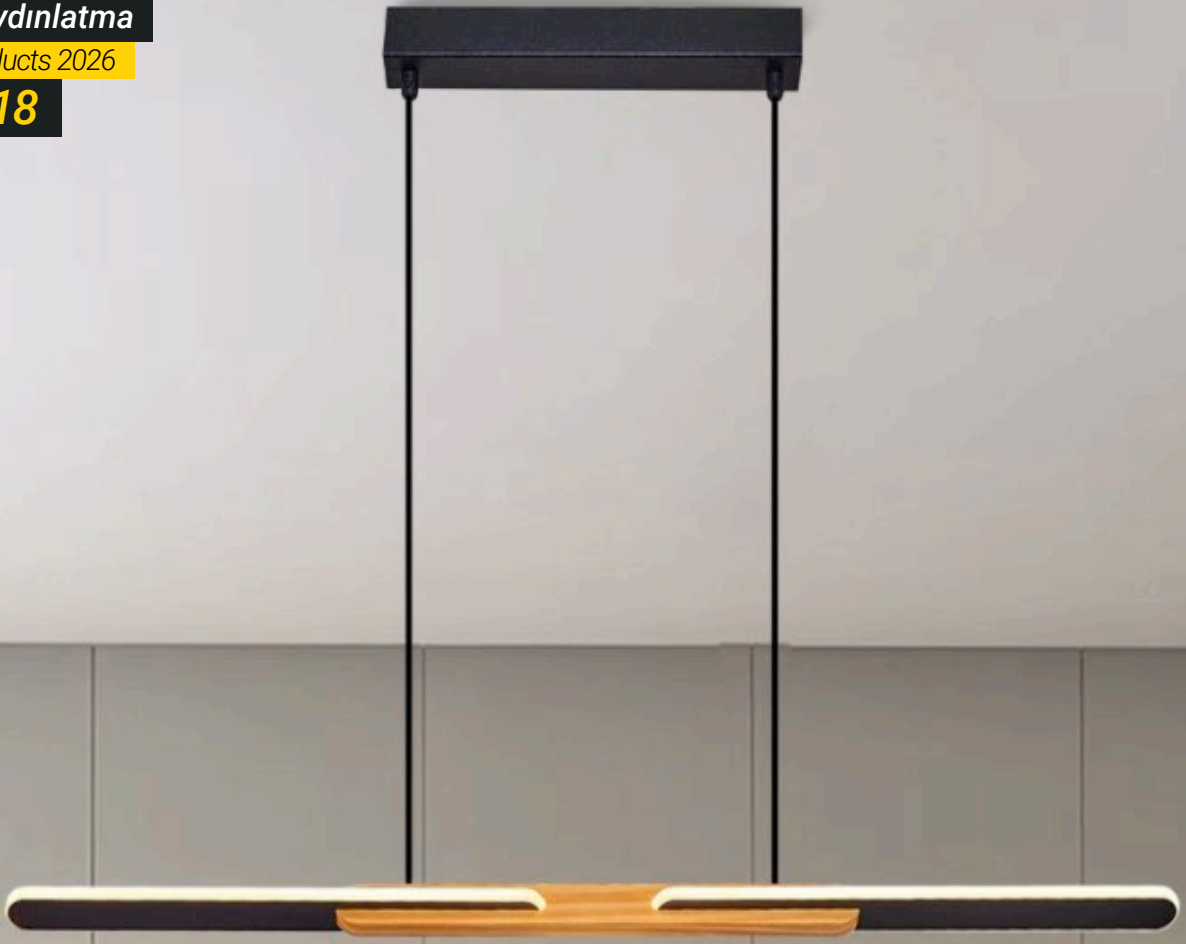

1417-L

34W LED
W:16 L:7 H:130
3000 Kelvin
3400 Lumen
Metal, Opal Glass

1417-1

31W LED
W:88 L:10 H:17
3000 Kelvin
3100 Lumen
Metal, Opal Glass

1418-L
30W LED
W:12 L:8 H:132
3000 Kelvin
3000 Lumen
Metal, Wood