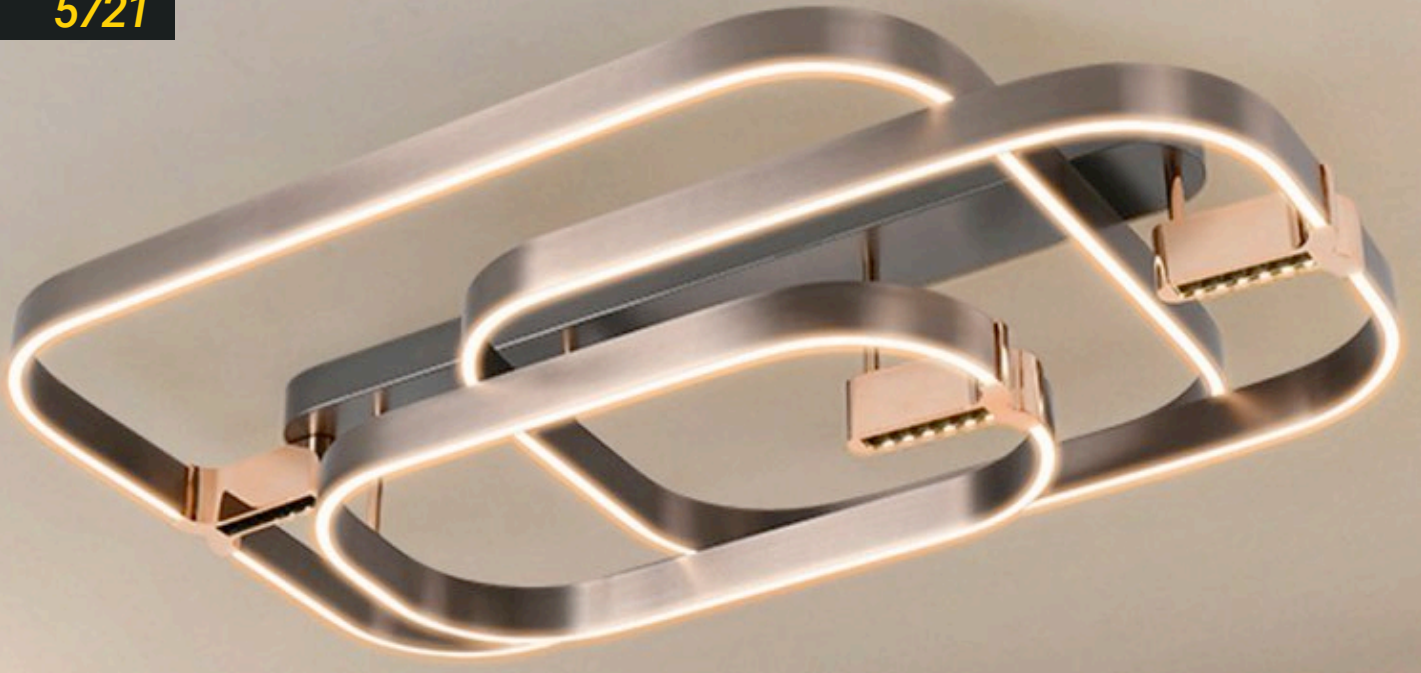

5731-1A

23W LED
Ø:40 H:120
3000 Kelvin
2300 Lumen
Metal, Glass

5731-3A

96W LED
W:120 L:120 H:160
3000 Kelvin
9600 Lumen
Metal, Glass

5731-2A

54W LED
Ø:60 H:120
3000 Kelvin
5400 Lumen
Metal, Glass

5721K-2

1x60W LED
Ø:60 H:14
3000 Kelvin
6000 Lumen
Metal, Acrylic