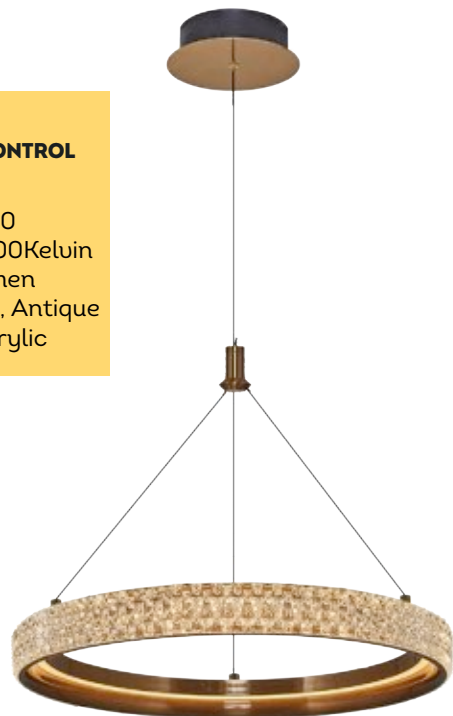

2733-1A
REMOTE CONTROL

57W LED
Ø:46 H:150
3000-6500Kelvin
5700 Lumen
Brown, Antique
Metal, Acrylic

2733-2A
REMOTE CONTROL

68W LED
W:58 L:58 H:150
3000-6500Kelvin
6800 Lumen
Brown, Antique
Metal, Acrylic

LampSmart Pro is managed and controlled via the app.

**2734-1A
REMOTE CONTROL**

40W LED
Ø:40 H:150
3000-6500Kelvin
4000 Lumen
Platinum, Antique
Metal, Acrylic

**2734-2A
REMOTE CONTROL**

96W LED
Ø:60 H:150
3000-6500Kelvin
9600 Lumen
Platinum, Antique
Metal, Acrylic