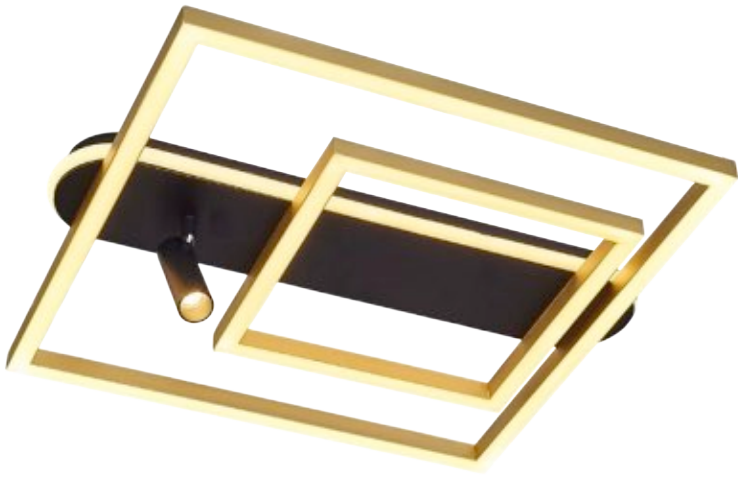

4156-3

51W LED
1x 5W GU10
Ø:50 H:14
3000 Kelvin
5100 Lumen
Black, White
Metal, Acrylic
Gradual lighting

Özcan Aydınlatma

Lighting Products 2026

4157

4157-1

78W LED
W502 L:50 H:17
3000 Kelvin
7800 Lumen
Metal, Acrylic