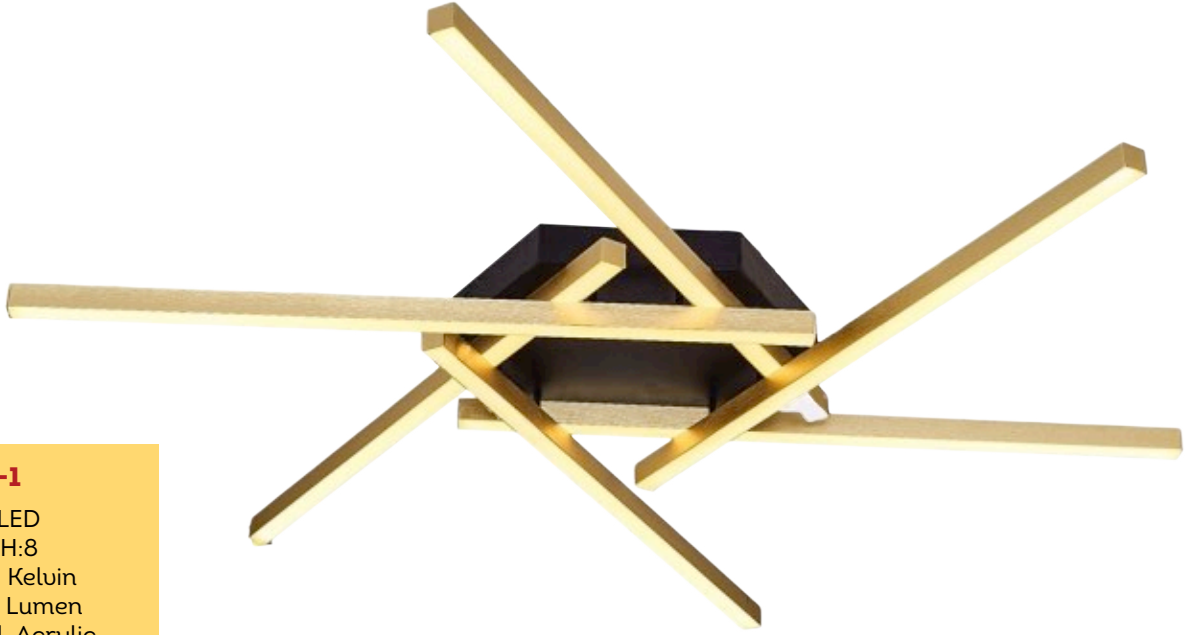

2847-1

20W LED
W:50 L:30 H:11
3000 Kelvin
2000 Lumen
Metal, Acrylic

2847-2

32W LED
W:80 L:50 H:11
3000 Kelvin
3200 Lumen
Metal, Acrylic

3146-1

54W LED
Ø:68 H:8
3000 Kelvin
5400 Lumen
Metal, Acrylic
Black, Yellow