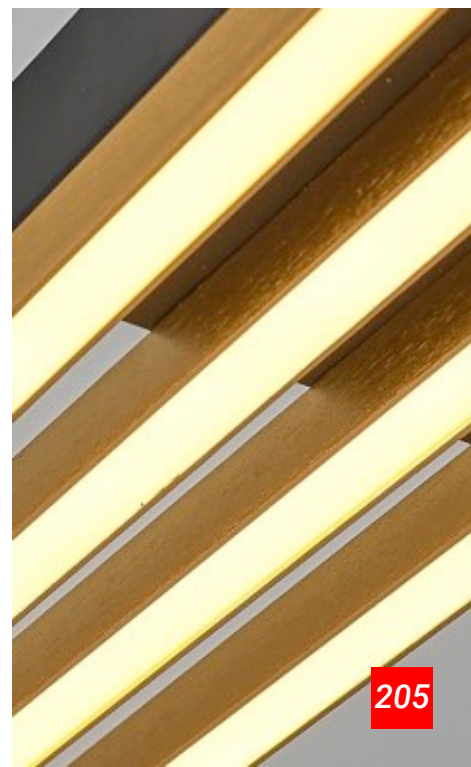

3151-2

94W LED
W:90 L:90 H:8
3000 Kelvin
9400 Lumen
Metal, Acrylic
Black, Yellow

3151-1

60W LED
W:73 L:73 H:8
3000 Kelvin
6000 Lumen
Metal, Acrylic
Black, Yellow