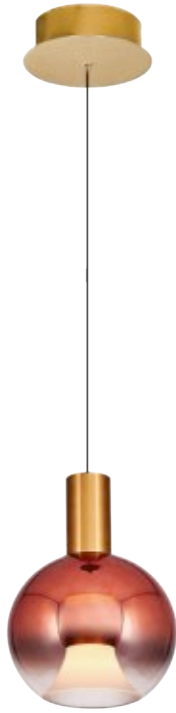

47W LED
Ø:40 H:120
3000 Kelvin
4700 Lumen
Platinum, Antique
Metal/Glass

2848-11A

82W LED
Ø:55 H:160
3000 Kelvin
8200 Lumen
Platinum, Antique
Metal/Glass

2848-5AS

46W LED
W:93 L:14 H:120
3000 Kelvin
4600 Lumen
Platinum, Antique
Metal/Glass

2848-1A-E

10W LED
Ø:15 H:120
3000 Kelvin
1000 Lumen
Chrome, Yellow,
Rose Gold
Metal/Glass

2848-2A

14W LED
W:23 L:15 H:120
3000 Kelvin
1400 Lumen
Platinum,
Antique
Metal/Glass

2848-1A-P

10W LED
Ø:15 H:120
3000 Kelvin
1000 Lumen
Chrome, Yellow,
Rose Gold
Metal/Glass