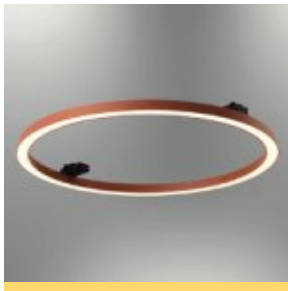

1202-11-06

30 W LED
Ø: 800 mm
Metal