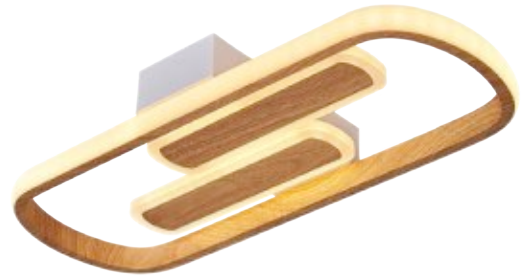

1434-04

18W LED
W:15 L:35 H:5
3000-6500 Kelvin
2000 Lumen
Metal, Acrylic