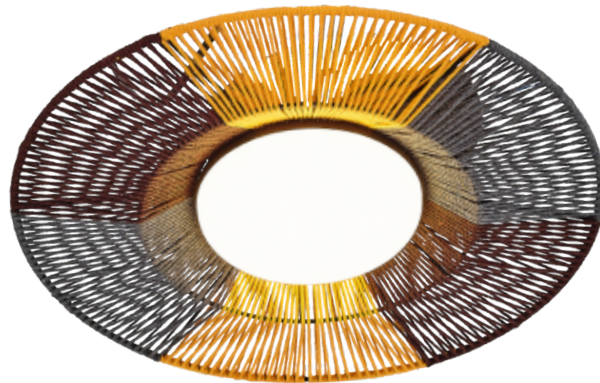

1432-1-05

20W LED
Ø:34 H:10
3000 Kelvin
2000 Lumen
Blue, Green,
Black
Metal, Acrylic

1433-05

24W
Energy saving
Ø:40 H:120
Metal, Rope

1433-02

24W LED
Ø:50 H:12
3000 Kelvin
2400 Lumen
Metal, Rope

1433-01

21W LED
Ø:40 H:10
3000 Kelvin
2100 Lumen
Metal, Rope