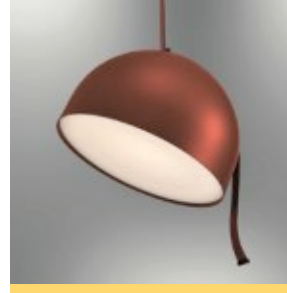

1202-02-06

12W LED
Ø: 200x130 mm
Metal