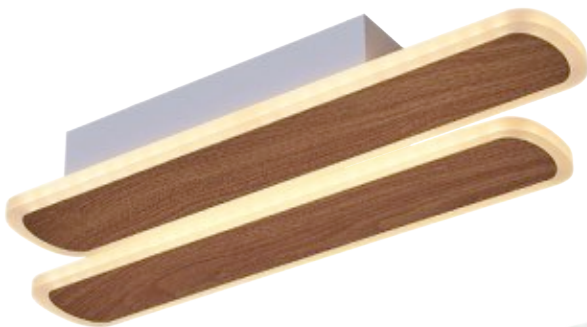

1434-04

18W LED
W:15 L:35 H:5
3000-6500 Kelvin
2000 Lumen
Metal, Acrylic