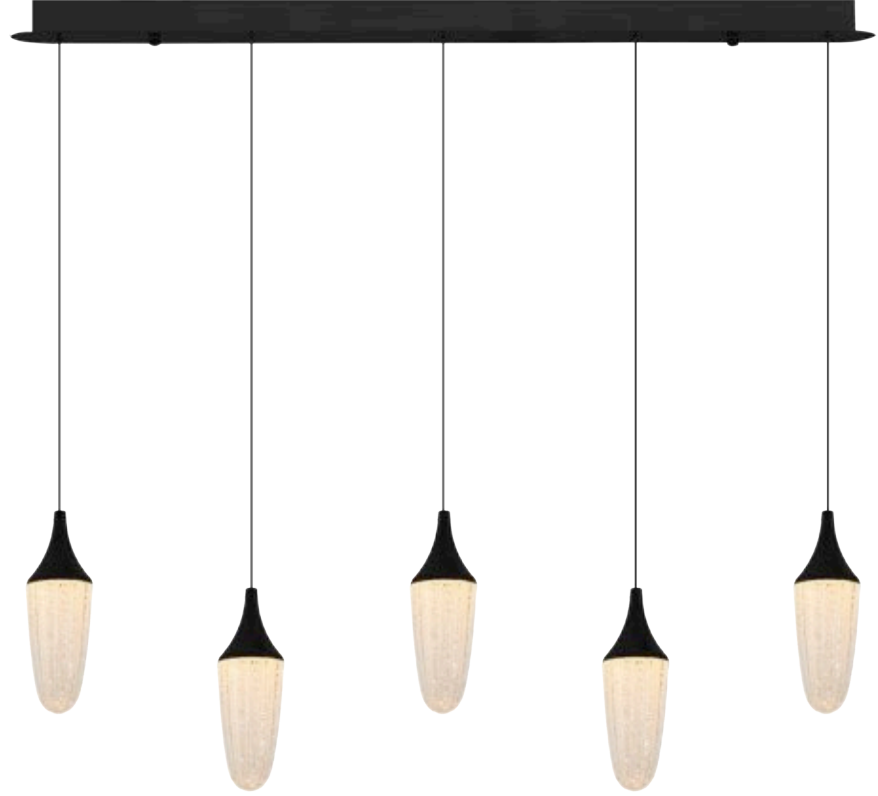

4037-12

60W LED
Ø:70 H:78 cm
4000 Kelvin
6000 Lumen
Metal, Acrylic

4037-6

30W LED
Ø:68 H:60 cm
4000 Kelvin
3000 Lumen
Metal, Acrylic

4038-5AS

21W LED
W:90 L:10 H:120
4000 Kelvin
2100 Lumen
Metal, Acrylic

4038-6A

25W LED
Ø:25 H:120 cm
4000 Kelvin
2500 Lumen
Metal, Acrylic

LampSmart Pro is managed and controlled via the app.

You can choose between 3000 Kelvin Yellow Light, 4000K Warm White Light, and 6500 Kelvin White Light. The light color can be adjusted (dimmed). Night mode is available. Thanks to Bluetooth, you can control it from your phone.

2733-1A
REMOTE CONTROL

57W LED
Ø:46 H:150
3000-6500Kelvin
5700 Lumen
Brown, Antique
Metal, Acrylic

2733-2A
REMOTE CONTROL

68W LED
W:58 L:58 H:150
3000-6500Kelvin
6800 Lumen
Brown, Antique
Metal, Acrylic

LampSmart Pro is managed and controlled via the app.