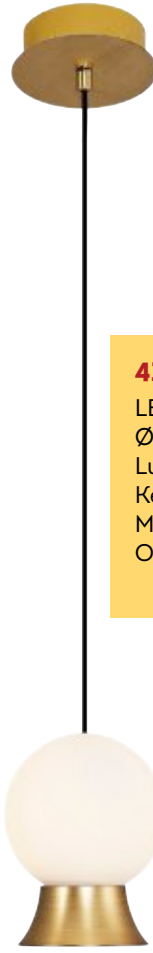

4124Y-5AS

4124Y-11A

LED 85w
Ø:50 H:120
Lumen 8500
Kelvin 3000
Metal
Opal Glass

4124Y-6A

LED 46w
Ø:38 H:120
Lumen 4600
Kelvin 3000
Metal
Opal Glass

4124Y-APL

LED 6w
9x25 cm
Lumen 600
Kelvin 3000
Metal
Opal Glass