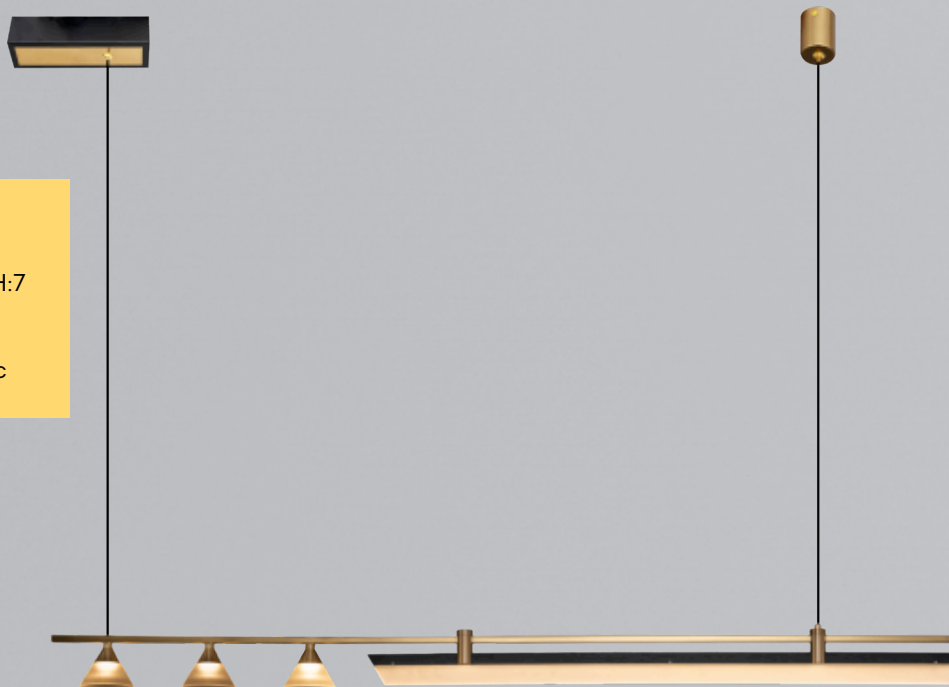

5707-5AS

18W LED
W:120 L:160 H:7
3000 Kelvin
3200 Lumen
Metal, Acrylic