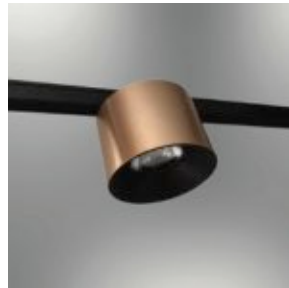

1206-04-03

Slim lc-magnetic spot light 5W Ø: 6cm H:4cm spot