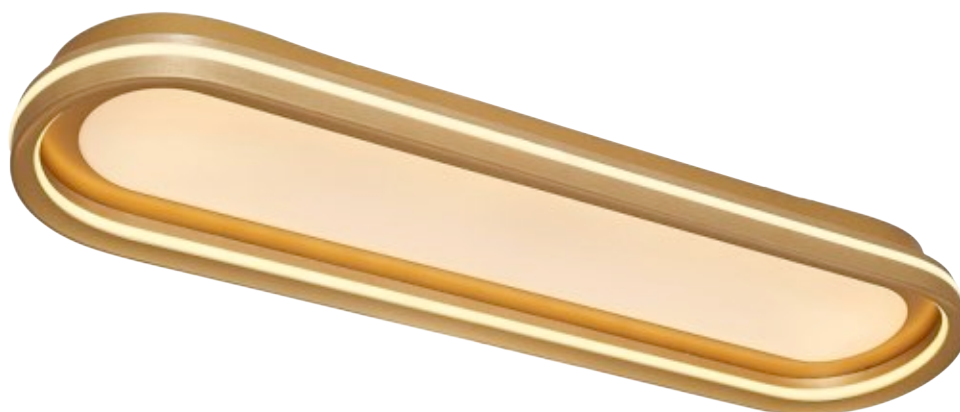

1434-05

24W LED
W:60 L:15 H:4
3000-6500 Kelvin
2000 Lumen
Metal, Acrylic

**1436S
KUMANDALI**

72W LED
W:100 L:21 H:120
3000-6500 Kelvin
7200 Lumen
Metal, Acrylic
Remote controlled

Remote controlled

**1436-2
KUMANDALI**