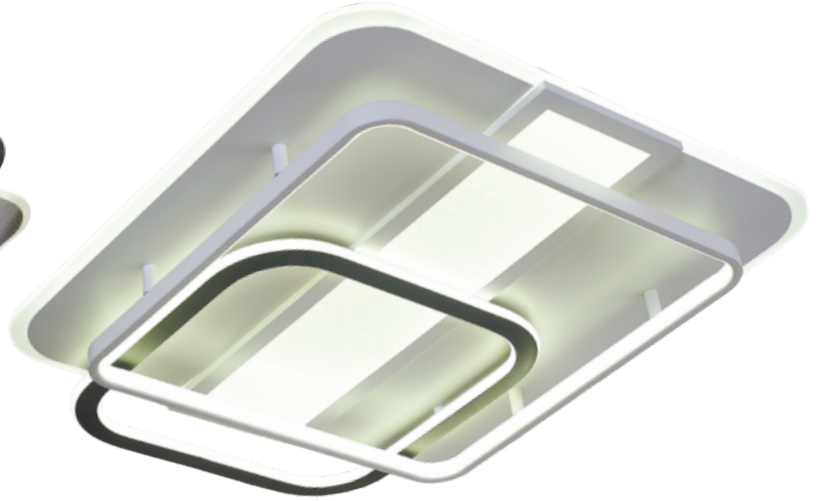

1414-5

LED 80 W
Ø:60 H:5
3000 - 4000
6500 Kelvin
8000 Lümen
Metal Base
Acrylic
Remote Controlled
Dimmable

1414-7

LED 85 W
W:60 L:60 H:9
3000 - 4000
6500 Kelvin
8500 Lümen
Metal Base
Acrylic
Remote Controlled
Dimmable

1414-8

LED 120 W
W:80 L:80 H:10
3000 - 4000
6500 Kelvin
12000 Lümen
Metal Base
Acrylic
Remote Controlled
Dimmable