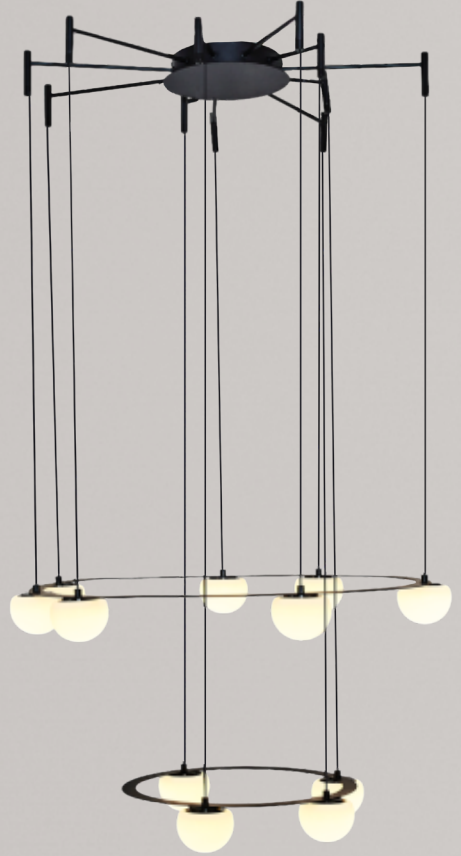

2910-5AS

380W LED
W:100 H:120 cm
3000 Kelvin
3800 Lumen
Metal, Acrylic

2910-7A

55W LED
Ø:100 H:70 cm
3000 Kelvin
5500 Lumen
Metal, Acrylic

2713-3A

6x5 W G9
Ø40 H:160
Metal,
Opal Glass

2713-1A

2x5 W G9
W:32 L:14 H:120
Metal,
Opal Glass

2846-18A

100W LED
Ø:85 H:150
3000 Kelvin
10000 Lumen
Metal, Acrylic

2846-8A

50W LED
Ø:90 H:120
3000 Kelvin
5000 Lumen
Metal, Acrylic

2846-7A

44W LED
Ø:75 H:20
3000 Kelvin
4400 Lumen
Metal, Acrylic

2846-11A

70W LED
Ø:70 H:150
3000 Kelvin
7000 Lumen
Metal, Acrylic