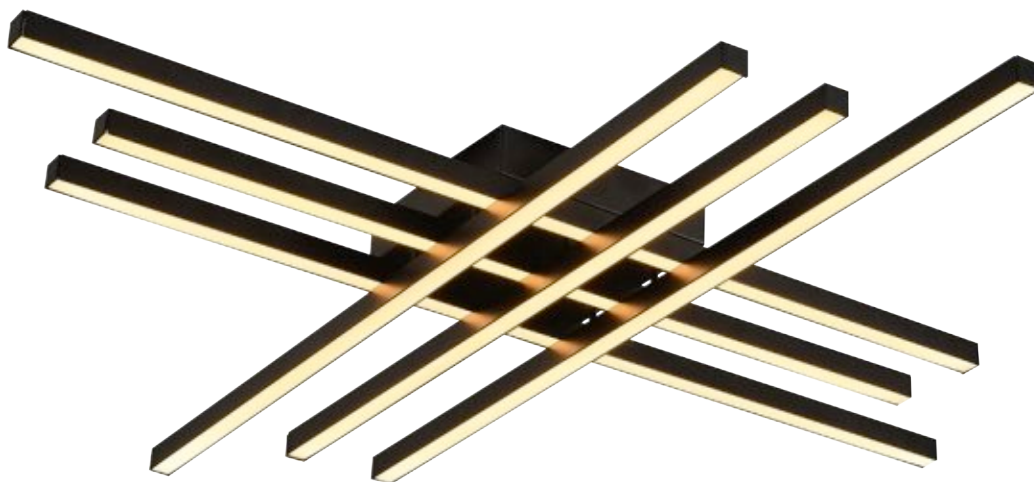

3151-2

94W LED
W:90 L:90 H:8
3000 Kelvin
9400 Lumen
Metal, Acrylic
Black, Yellow

3151-1

60W LED
W:73 L:73 H:8
3000 Kelvin
6000 Lumen
Metal, Acrylic
Black, Yellow