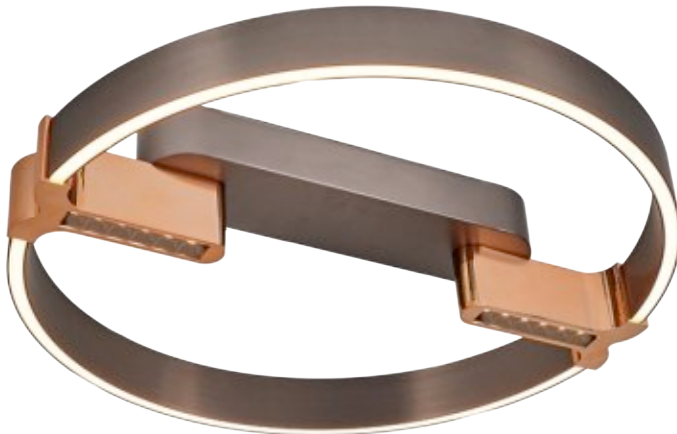

5721Y-1

1x35W LED
Ø:50 H:11
3000 Kelvin
3500 Lumen
Metal, Acrylic