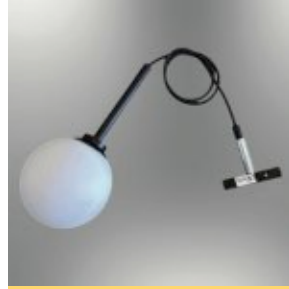

1206-10

Slim LC-Magnetic Spotlight 15W 29cm harmonica channel top

1206-11

Slim LC-Magnetic Spotlight 20W - 39cm Harmonica Channel Mount

MAGNET RAIL LIGHTING

1206-13

Slim LC-magnetic spot light 3W
Ø: 5cm ball glass