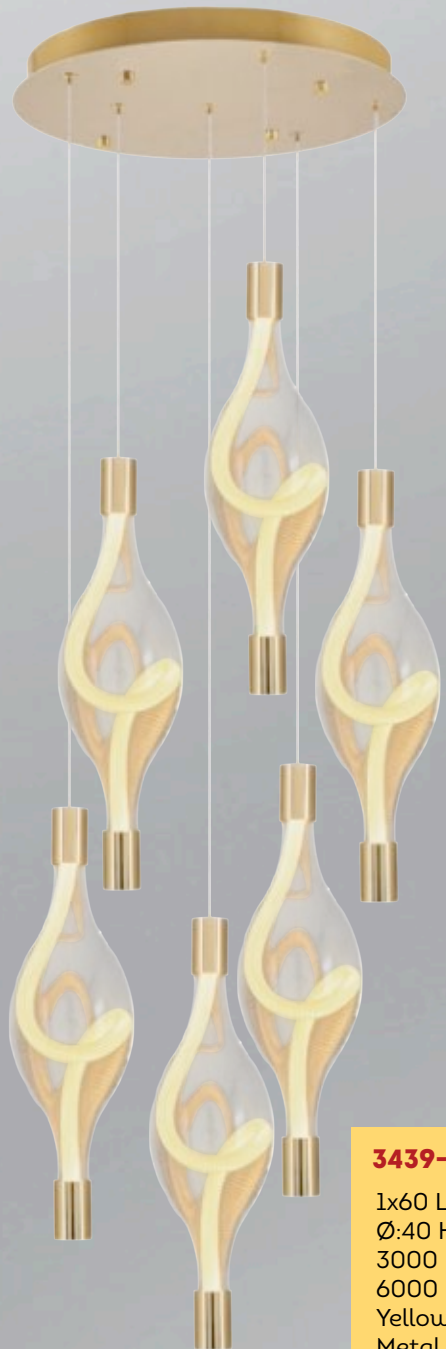

3439-2A

1x19 LED
Ø:15 H:120
3000 Kelvin
2000 Lumen
Yellow, Platinum
Metal, Glass

3439-3A

1x28 LED
Ø:25 H:120
3000 Kelvin
3000 Lumen
Yellow, Platinum
Metal, Glass

3439-1A

1x10 LED
Ø:10 H:120
3000 Kelvin
1000 Lumen
Yellow, Platinum
Metal, Glass

3439-5AS

1x50 LED
W:90 L:10 H:120
3000 Kelvin
5000 Lumen
Yellow, Platinum
Metal, Glass

3439-10A

1x100 LED
Ø:50 H:110
3000 Kelvin
10000 Lumen
Yellow, Platinum
Metal, Glass

3439-6A

1x60 LED
Ø:40 H:120
3000 Kelvin
6000 Lumen
Yellow, Platinum
Metal, Glass