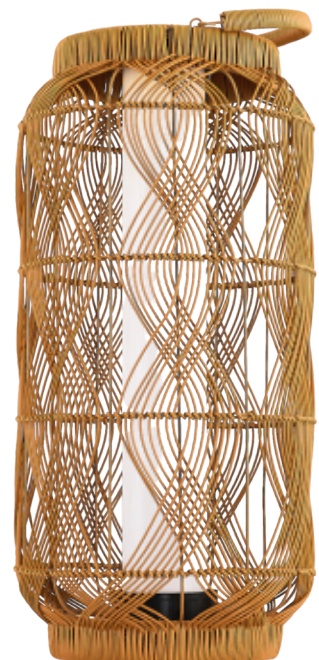

2,4W LED
Ø:35 H:53 cm
3000 Kelvin
80 Lumen
Natural

4457-S14

2,4W LED
Ø:28 H:45 cm
3000 Kelvin
80 Lumen
Natural

4457-S04

2,4W LED
Ø:23 H:45 cm
3000 Kelvin
80 Lumen
Natural

4457-S05

2,4W LED
Ø:34 H:74 cm
3000 Kelvin
80 Lumen
Natural
Solar Powered