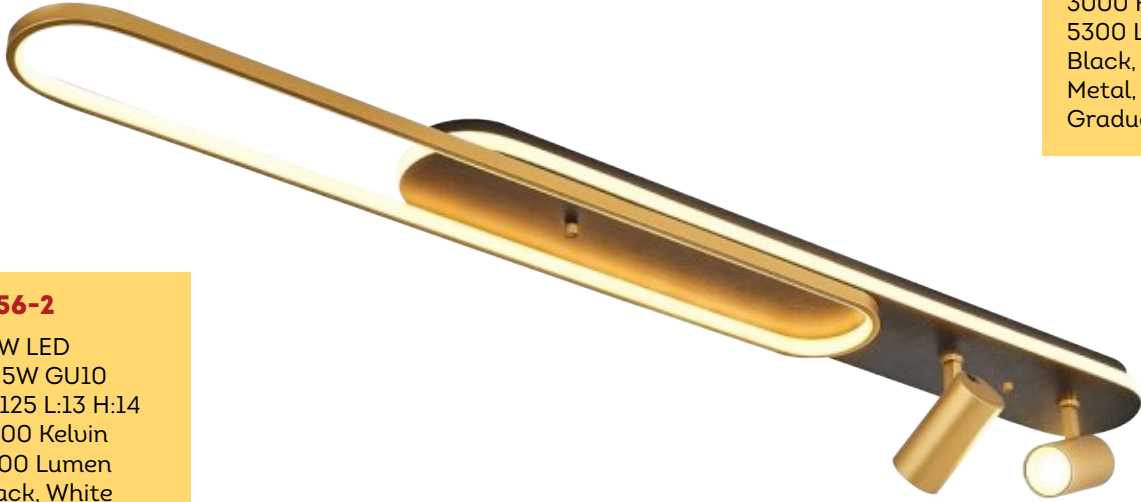

4156-1

60W LED
1x 5W GU10
W:84 L:13 H:14
3000 Kelvin
5300 Lumen
Black, White
Metal, Acrylic
Gradual lighting

4156-2

75W LED
2x 5W GU10
W:125 L:13 H:14
3000 Kelvin
7500 Lumen
Black, White
Metal, Acrylic
Gradual lighting