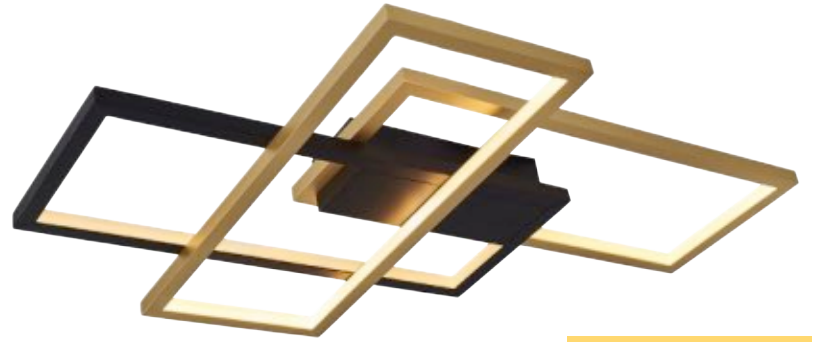

4158-1

72W LED
W:90 L:60 H:7
3000 Kelvin
7200 Lumen
Black, Antique
Metal, Acrylic