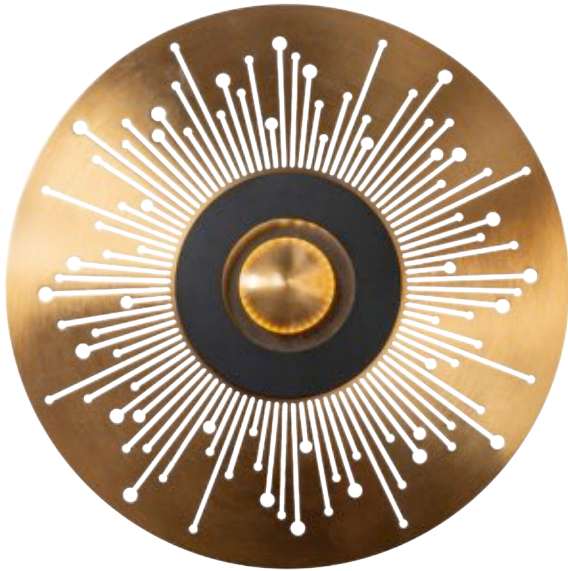

2721-3

1x 10W LED
3000 Kelvin
1000 Lumen
Ø:30 H:5
Metal body

2721-2

1x 10W LED
3000 Kelvin
1000 Lumen
Ø:30 H:5
Metal body

1432-1A

20W LED
Ø:34 H:120
3000 Kelvin
2000 Lumen
Blue, Green, Black
Metal, Acrylic