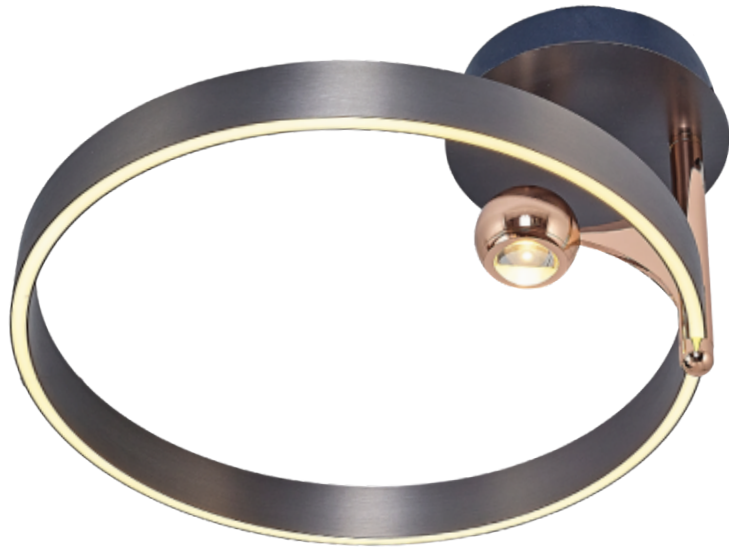

5729-2A

28W LED
Ø:60 H:120
3000 Kelvin
2800 Lumen
Metal, Acrylic

5729-1A

22W LED
Ø:51 H:120
3000 Kelvin
2200 Lumen
Metal, Acrylic

5730-1

30W LED
Ø:52 H:27
3000 Kelvin
3000 Lumen
Metal, Acrylic

5730-2

62W LED
W:93 L:50 H:35
3000 Kelvin
6200 Lumen
Metal, Acrylic