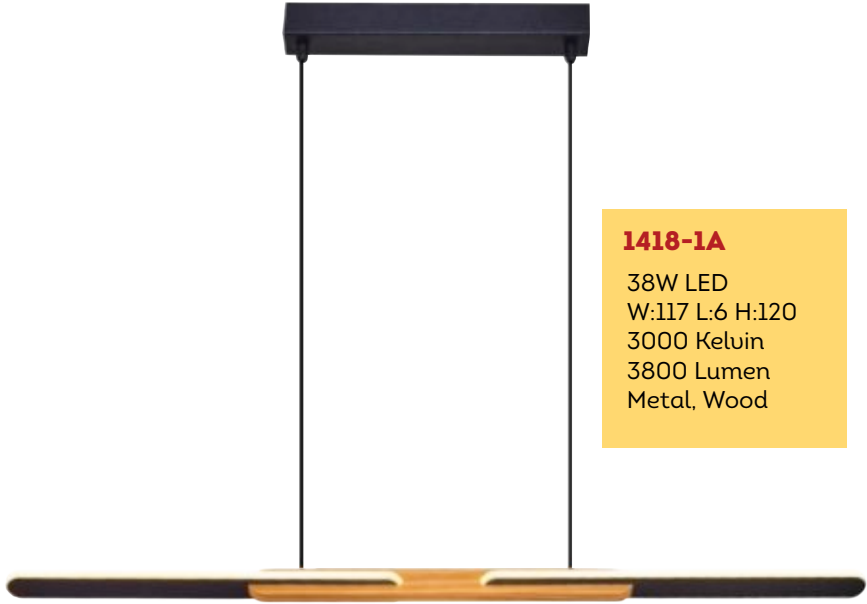

1418-1A
38W LED
W:117 L:6 H:120
3000 Kelvin
3800 Lumen
Metal, Wood