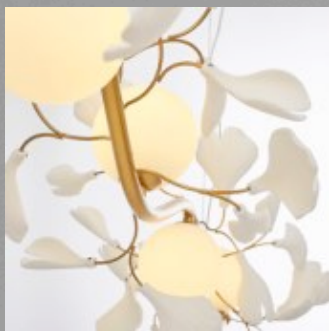

2712-4A

4x5W G9
Ø:70 H:120
Metal, Acrylic

2712-4AS

4x5W G9
W:115 L:32 H:120
Metal, Acrylic