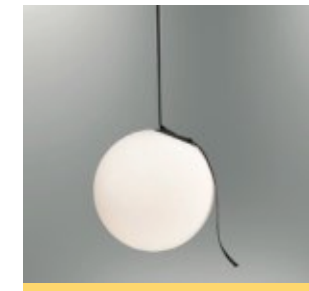

1202-07-06

36W LED
L:2000x34H:44 mm
Metal

1202-07-19

36W LED
L:2000x34H:44 mm
Metal

1202-08-06

28 W LED
Ø: 300 mm
Metal

1202-08-19

28 W LED
Ø: 300 mm
Metal