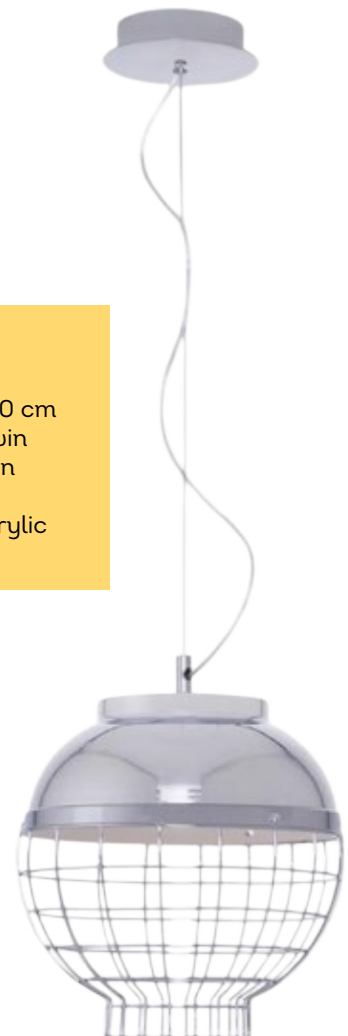

6523-2A

9W LED
Ø:30 H:120 cm
3000 Kelvin
945 Lumen
Chrome,
Metal, Acrylic