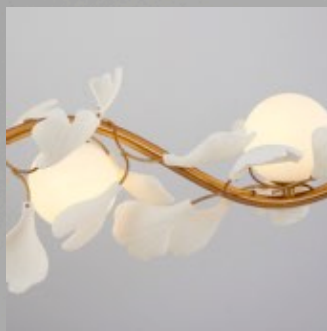

2843-APL

12W LED
W:26 L:53 H:10
3000 Kelvin
1200 Lumen
Yellow, Platinum
Metal, Acrylic

2843-16

40W LED
Ø:62 H:37
3000 Kelvin
4800 Lumen
Yellow, Platinum
Metal, Acrylic

2712-4A

4x5W G9
Ø:70 H:120
Metal, Acrylic