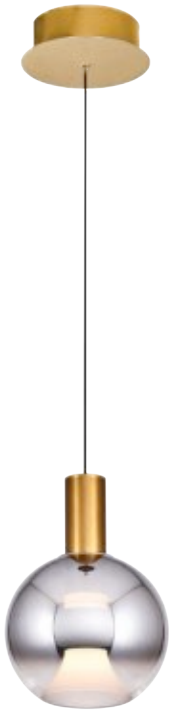

47W LED
Ø:40 H:120
3000 Kelvin
4700 Lumen
Platinum, Antique
Metal/Glass

2848-11A

82W LED
Ø:55 H:160
3000 Kelvin
8200 Lumen
Platinum, Antique
Metal/Glass

2848-5AS

46W LED
W:93 L:14 H:120
3000 Kelvin
4600 Lumen
Platinum, Antique
Metal/Glass

2848-1A-E

10W LED
Ø:15 H:120
3000 Kelvin
1000 Lumen
Chrome, Yellow,
Rose Gold
Metal/Glass

2848-2A

14W LED
W:23 L:15 H:120
3000 Kelvin
1400 Lumen
Platinum,
Antique
Metal/Glass

2848-1A-P

10W LED
Ø:15 H:120
3000 Kelvin
1000 Lumen
Chrome, Yellow,
Rose Gold
Metal/Glass