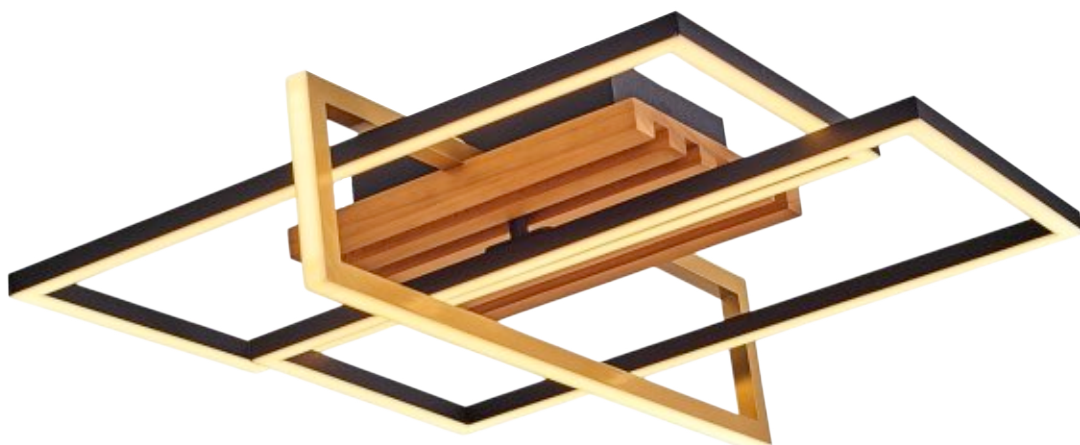

1420-3

36W LED
W:90 L:43 H:13
3000 Kelvin
3600 Lumen
Metal, Wood

1420-2

32W LED
W:45 L:41 H:13
3000 Kelvin
3200 Lumen
Metal, Wood

1420-1

28W LED
W:60 L:39 H:13
3000 Kelvin
2800 Lumen
Metal, Wood