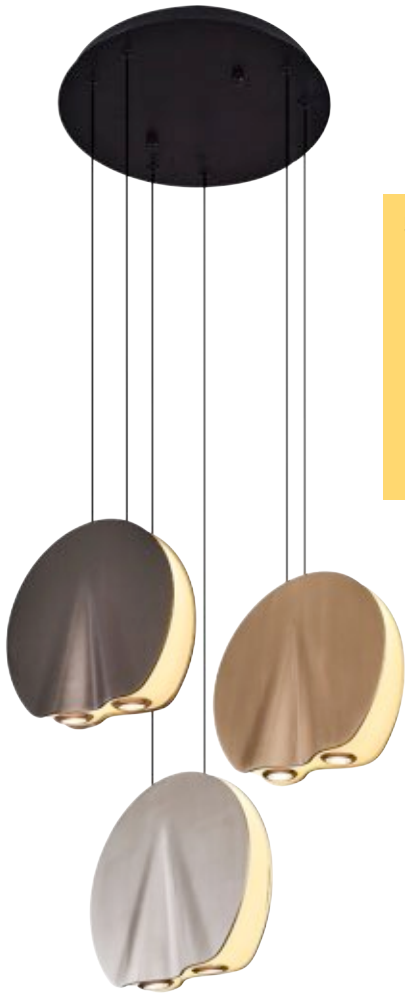

5732-3A

52W LED
Ø:33 H:120
3000 Kelvin
5200 Lumen
Mixed
Metal