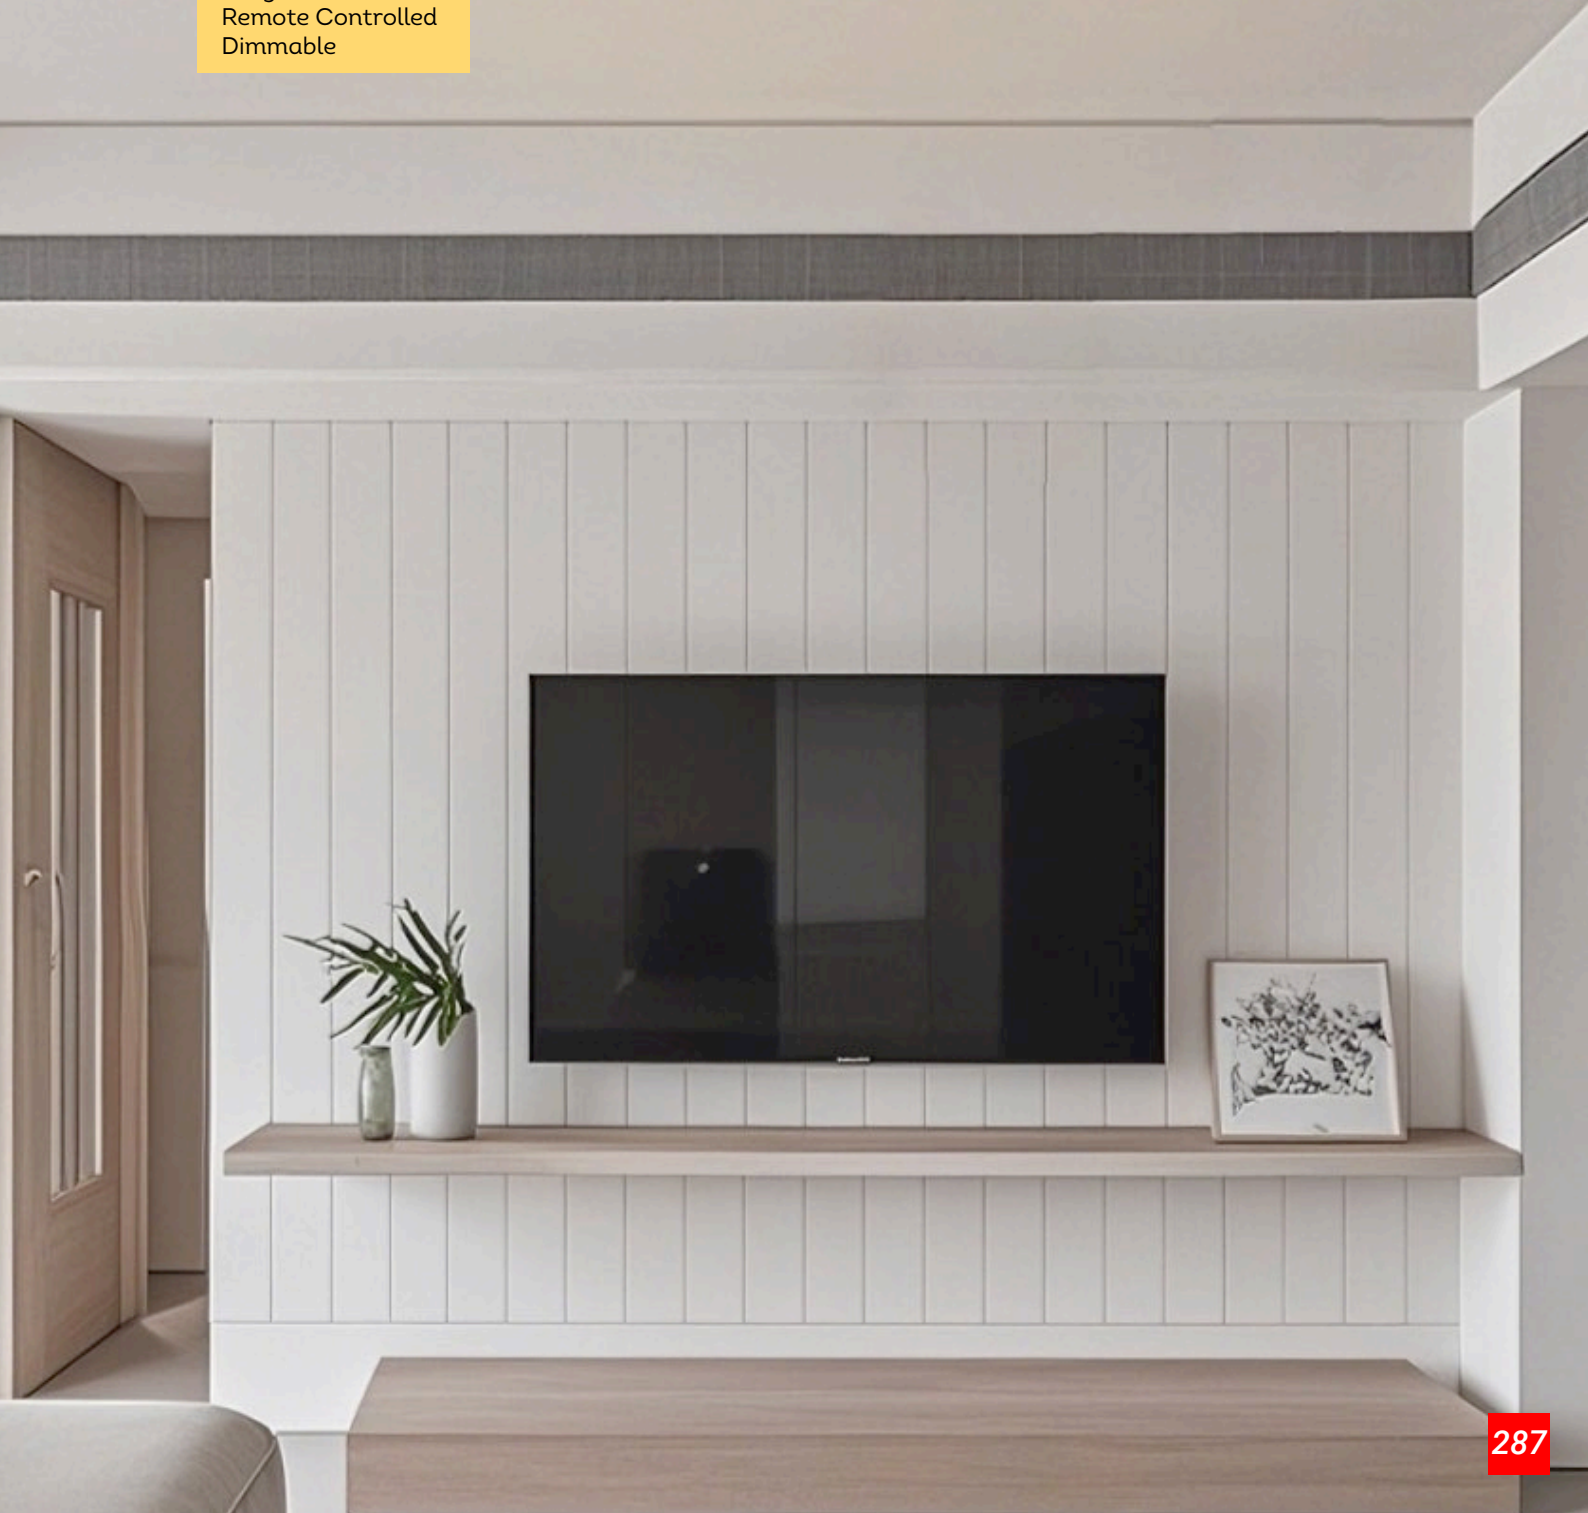

1413-2

LED 45 W
Ø: 60 H: 10
3000 - 4000
6500 Kelvin
4500 Lümen
Metal Base
Acrylic
Remote Controlled
Dimmable

1413-3

LED 50 W
W:45 L:45 H:7
3000 - 4000
6500 Kelvin
5000 Lümen
Metal Base
Acrylic
Remote Controlled
Dimmable