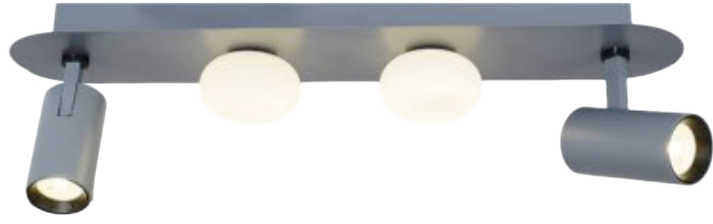

5044-4S

6W LED
2X 5W G10
W:60 L:12 H:18
4000 Kelvin
600 Lumen
Metal, Glass
Black, Gray