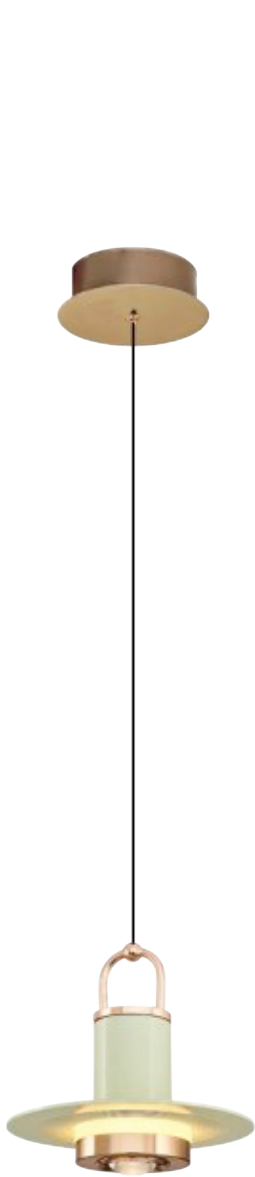

2819-6A

30W LED
Ø:40 H:120
3000 Kelvin
3500 Lumen
Metal / Acrylic

2819-2A

5W LED
Ø:15 H:120
3000 Kelvin
1000 Lumen
Metal / Acrylic

2819-1A

3W LED
Ø:7 H:120
3000 Kelvin
500 Lumen
Metal / Acrylic

2819-11A

45W LED
Ø:50 H:120
3000 Kelvin
6000 Lumen
Metal / Acrylic