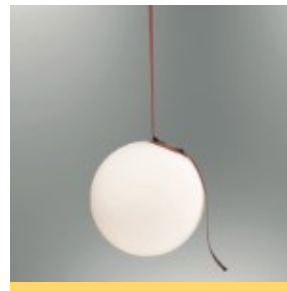

1202-08-06

28 W LED
Ø: 300 mm
Metal