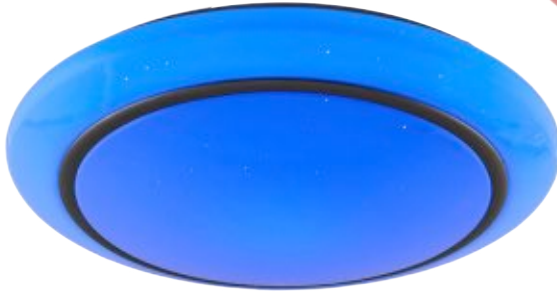

1413-2

LED 45 W
Ø: 60 H: 10
3000 - 4000
6500 Kelvin
4500 Lümen
Metal Base
Acrylic
Remote Controlled
Dimmable