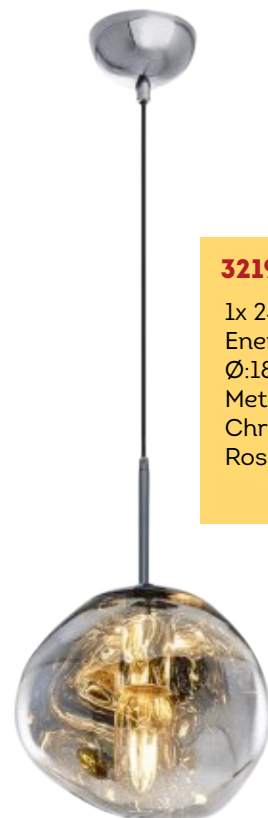

3219S

1x 24W - E27
Energy Saving
Ø:18 H:120
Metal, Acrylic
Chrome, Yellow
Rose Gold