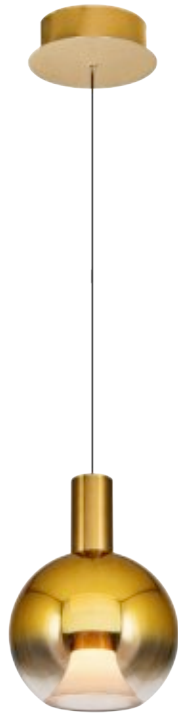

47W LED
Ø:40 H:120
3000 Kelvin
4700 Lumen
Platinum, Antique
Metal/Glass

2848-11A

82W LED
Ø:55 H:160
3000 Kelvin
8200 Lumen
Platinum, Antique
Metal/Glass

2848-5AS

46W LED
W:93 L:14 H:120
3000 Kelvin
4600 Lumen
Platinum, Antique
Metal/Glass

2848-1A-E

10W LED
Ø:15 H:120
3000 Kelvin
1000 Lumen
Chrome, Yellow,
Rose Gold
Metal/Glass

2848-2A

14W LED
W:23 L:15 H:120
3000 Kelvin
1400 Lumen
Platinum,
Antique
Metal/Glass

2848-1A-P

10W LED
Ø:15 H:120
3000 Kelvin
1000 Lumen
Chrome, Yellow,
Rose Gold
Metal/Glass