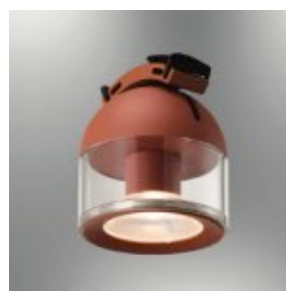

1202-14-19

12 W LED
Ø: 900 x H:88 mm
Metal

1202-15-06

8 W LED
Ø: 100 x 105 mm
Metal

1202-15-19

8 W LED
Ø: 100 x 105 mm
Metal

1202-16-06

8 W LED
Ø: 100 x 120 mm
Metal