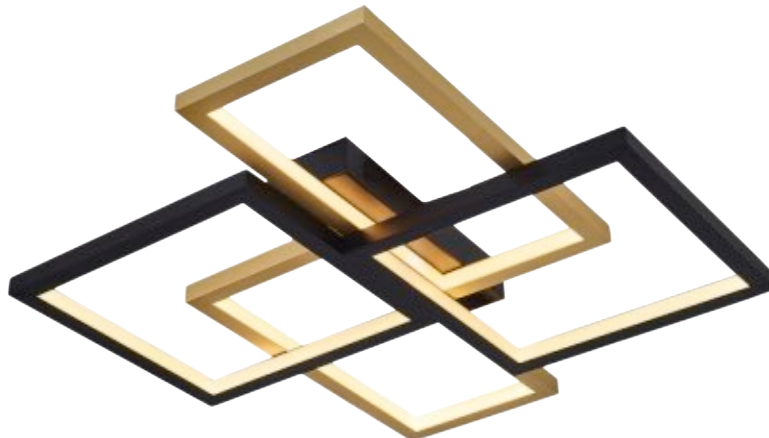

4158-2

94W LED
W:65 L:60 H:9
3000 Kelvin
9400 Lumen
Black, Antique
Metal, Acrylic