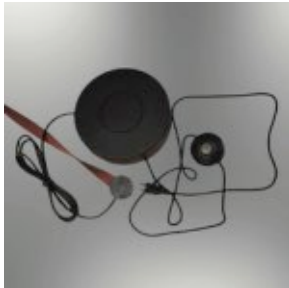

1202E

205x56 mm
Arch lamp plug
100W driver - Plastic