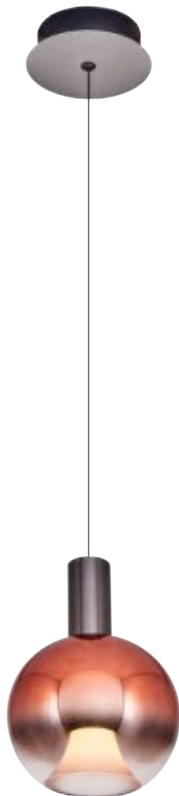

47W LED
Ø:40 H:120
3000 Kelvin
4700 Lumen
Platinum, Antique
Metal/Glass

2848-11A

82W LED
Ø:55 H:160
3000 Kelvin
8200 Lumen
Platinum, Antique
Metal/Glass

2848-5AS

46W LED
W:93 L:14 H:120
3000 Kelvin
4600 Lumen
Platinum, Antique
Metal/Glass

2848-1A-E

10W LED
Ø:15 H:120
3000 Kelvin
1000 Lumen
Chrome, Yellow,
Rose Gold
Metal/Glass

2848-2A

14W LED
W:23 L:15 H:120
3000 Kelvin
1400 Lumen
Platinum,
Antique
Metal/Glass

2848-1A-P

10W LED
Ø:15 H:120
3000 Kelvin
1000 Lumen
Chrome, Yellow,
Rose Gold
Metal/Glass