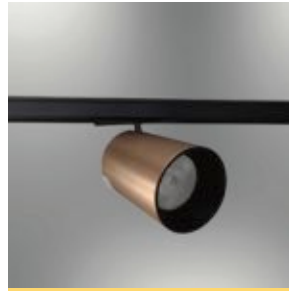

1206-02

Slim lc-magnetic spot light 9W Ø: 4,5cm H:6,5cm spot aging