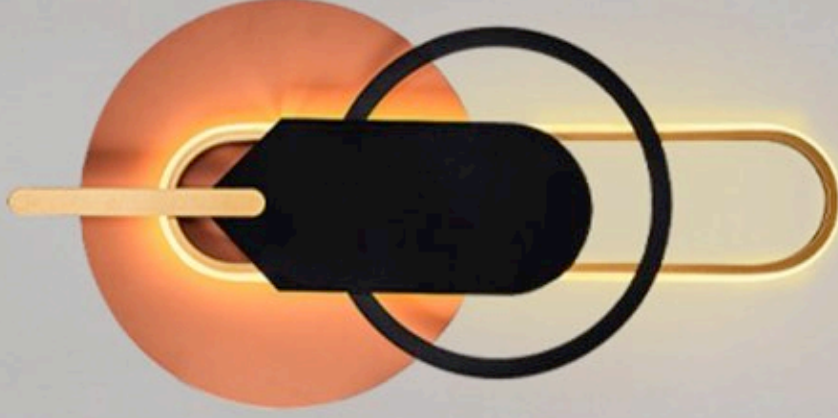

157-K

22W LED
W:31 L:61 H:6
3000 Kelvin
2200 Lumen
Metal