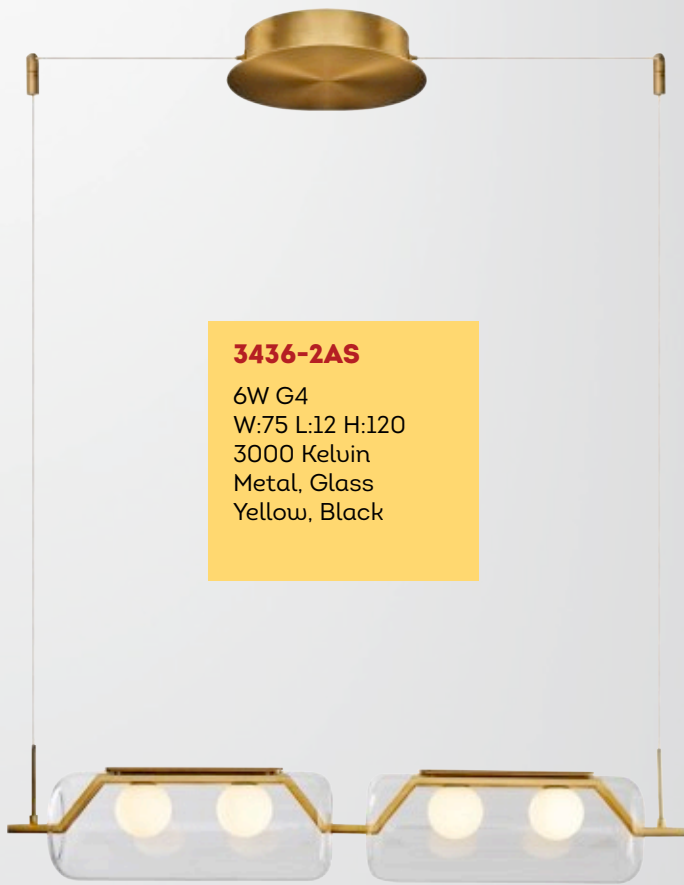

3436-2AS

6W G4
W:75 L:12 H:120
3000 Kelvin
Metal, Glass
Yellow, Black