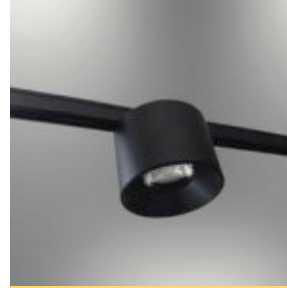

1206-03-19

Slim lc-magnetic spot light 9W Ø: 4,5cm H:6,5cm spot

1206-04-01

Slim lc-magnetic spot light 5W Ø: 6cm H:4cm spot

1206-04-03

Slim lc-magnetic spot light 5W Ø: 6cm H:4cm spot

1206-04-19

Slim lc-magnetic spot light 5W Ø: 6cm H:4cm spot