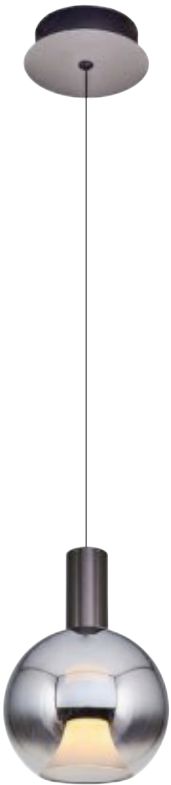

47W LED
Ø:40 H:120
3000 Kelvin
4700 Lumen
Platinum, Antique
Metal/Glass

2848-11A

82W LED
Ø:55 H:160
3000 Kelvin
8200 Lumen
Platinum, Antique
Metal/Glass

2848-5AS

46W LED
W:93 L:14 H:120
3000 Kelvin
4600 Lumen
Platinum, Antique
Metal/Glass

2848-1A-E

10W LED
Ø:15 H:120
3000 Kelvin
1000 Lumen
Chrome, Yellow,
Rose Gold
Metal/Glass

2848-2A

14W LED
W:23 L:15 H:120
3000 Kelvin
1400 Lumen
Platinum,
Antique
Metal/Glass

2848-1A-P

10W LED
Ø:15 H:120
3000 Kelvin
1000 Lumen
Chrome, Yellow,
Rose Gold
Metal/Glass