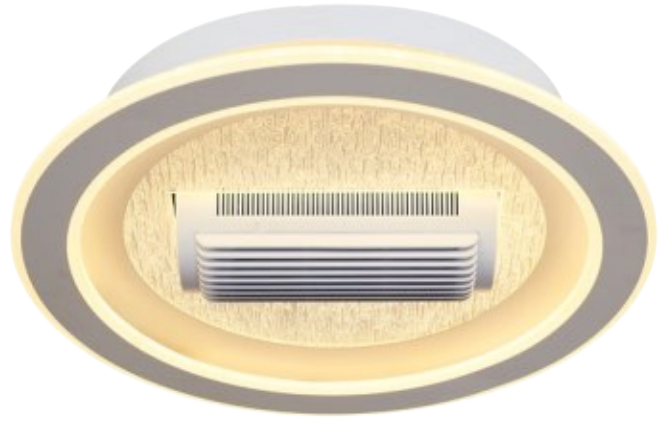

1412-1

LED 110 W
Ø:60 H:13
3000 -4000
6500 Kelvin
11000 Lümen
Metal Base / Acrylic
Remote Controlled
Dimmable
6-stage fan feature